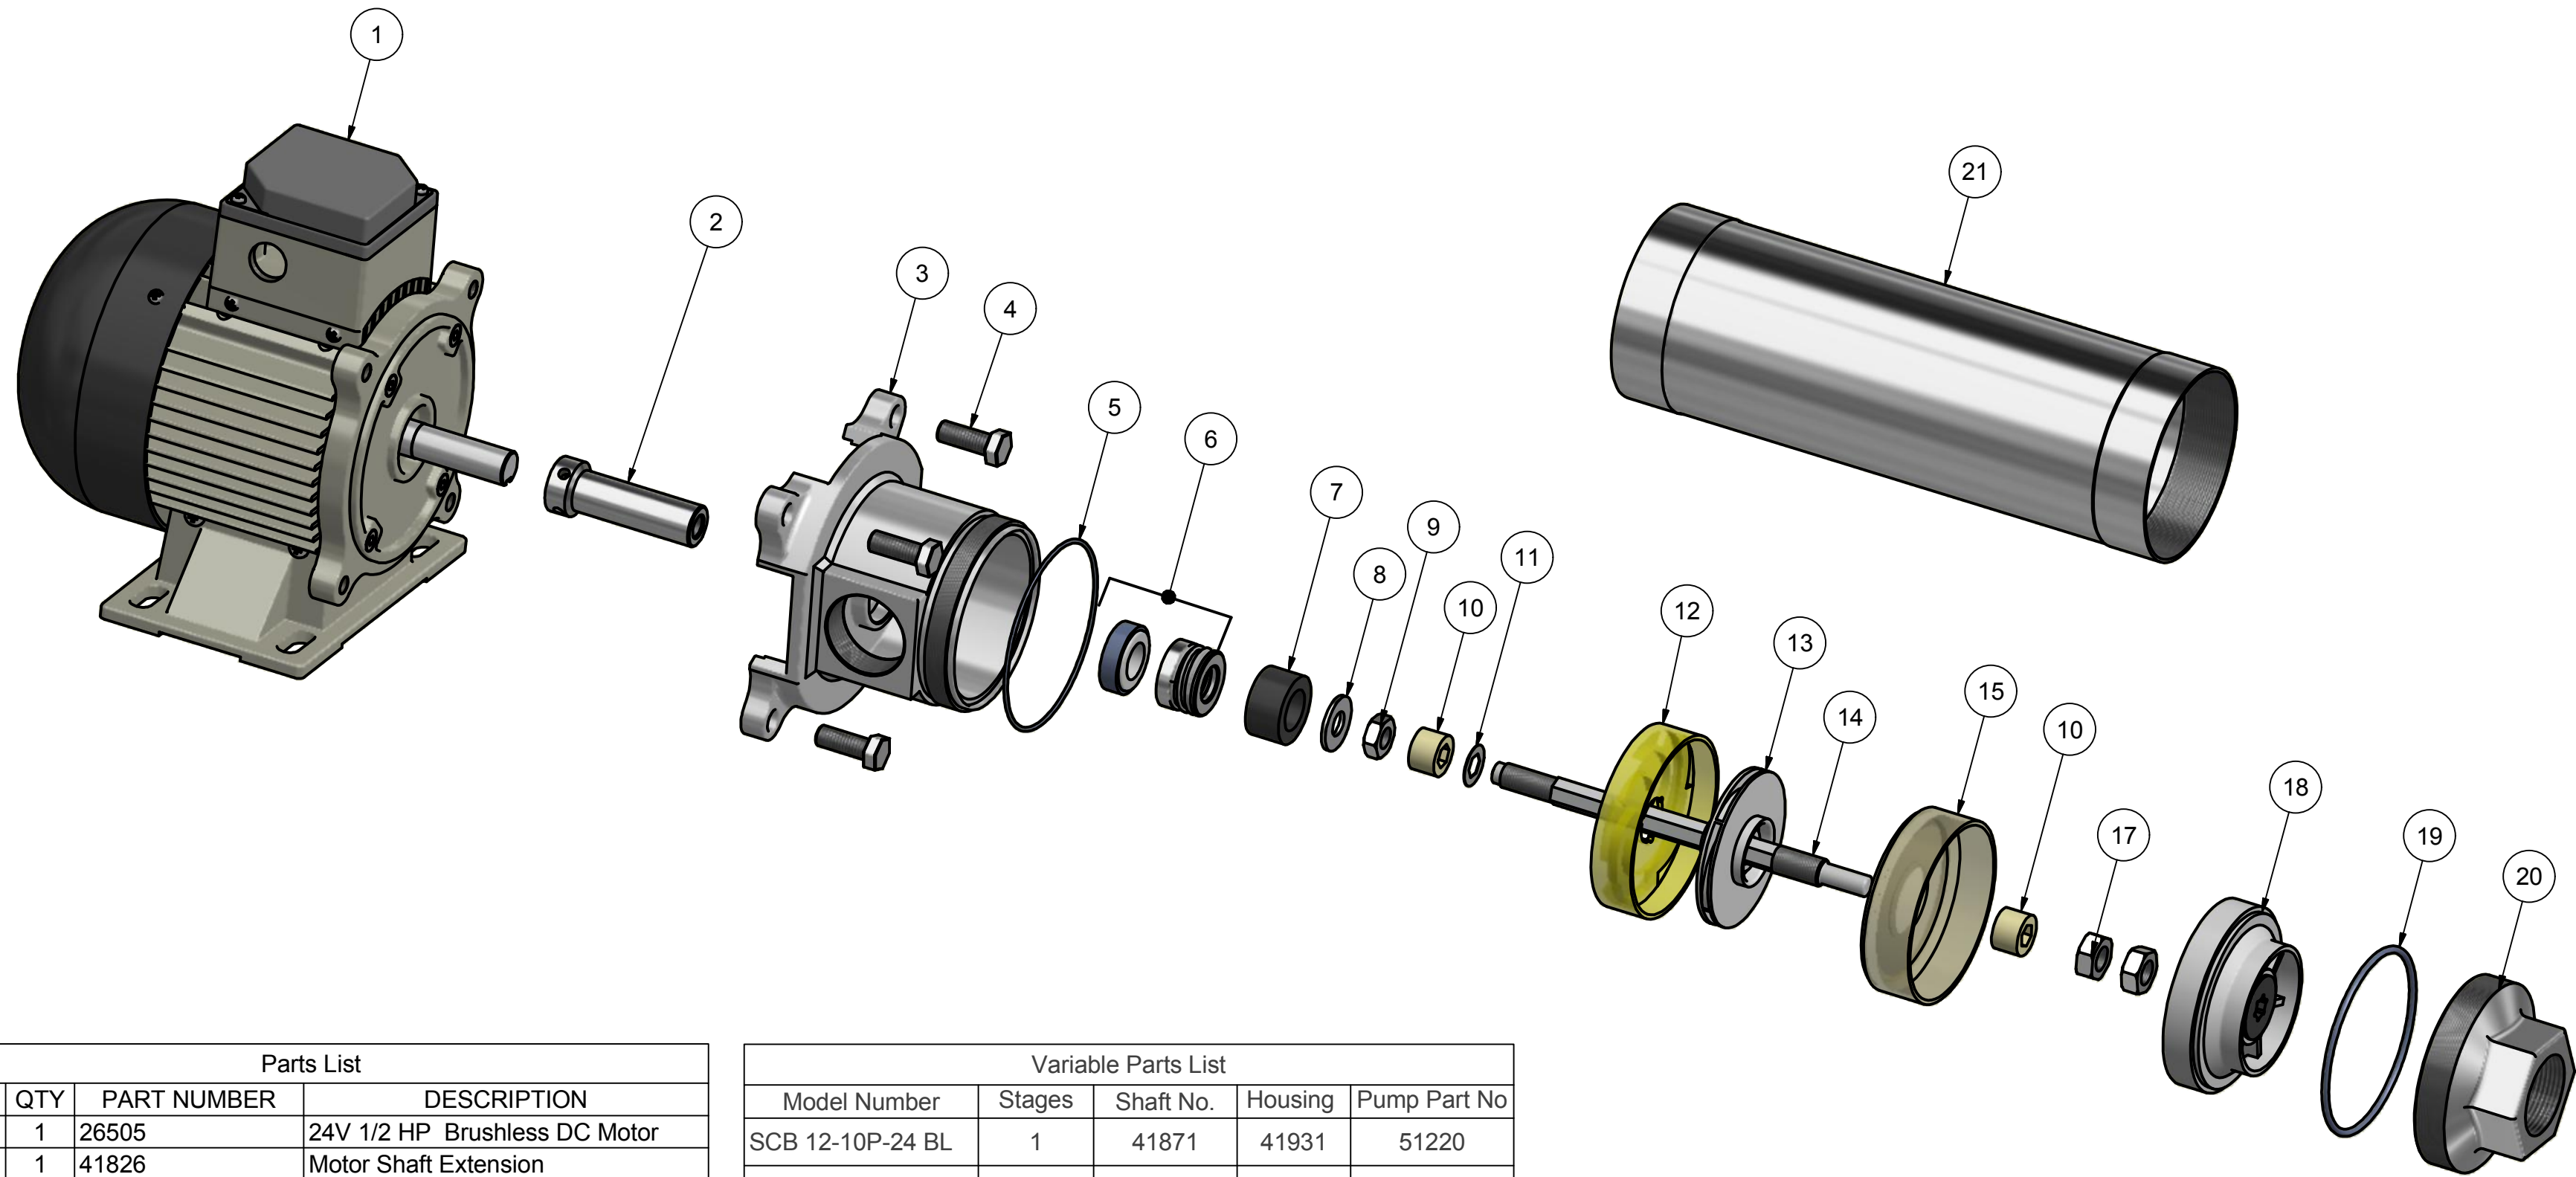

SunPumps 24V Brushless DC SCB Pumps 10 GPM Impeller

Parts List			
ITEM	QTY	PART NUMBER	DESCRIPTION
1	1	26505	24V 1/2 HP Brushless DC Motor
2	1	41826	Motor Shaft Extension
3	1	41800	Motor Adapter, SCB
4	4	19650	Bolt, 3/8-16 X 1 SS
5	1	38820	O-Ring, 042
6	1	28520	Seal Assembly, Viton
7	1	41824	Seal Spacer, 3-4 X .655
8	1	22175	Washer, 7/16 SS
9	1	20000	Nut, 7-16 X 1-4, SS
10	2	41822	Spacer, Impeller 7/16 X 1/2
11	1	41820	Shim, 7/16 Hex X .015
12	Chart	41854	Diffuser, 7-10 GPM
13	Chart	41850	Impeller, 10 GPM
14	1	See Chart	Pump Shaft
15	1	41840	Diffuser Cage, 7-10
17	2	20085	Nut, 1/2 - 20, SS
18	1	41830	SCB Bearing Assembly
19	1	38850	O-Ring, 236
20	1	41805	Suction End Bell, SCB
21	1	See Chart	Housing, SCB

Variable Parts List				
Model Number	Stages	Shaft No.	Housing	Pump Part No
SCB 12-10P-24 BL	1	41871	41931	51220
SCB 11-20P-24 BL	2	41872	41932	51226
SCB 10-30P-24 BL	3	41873	41933	51227
SCB 11-35P-48 BL	4	41874	41934	51228
SCB 11-40P-24 BL	5	41875	41934	51229

DRAWN James C. Allen	10/30/2012	SunPumps, Inc.	
CHECKED		TITLE	
QA		24V Brushless DC SCB Pumps 10 GPM Impeller	
MFG		SIZE	DWG NO
APPROVED		C	EV-SCB-10GPM-24V
		SCALE	REV
		SHEET	1 OF 1