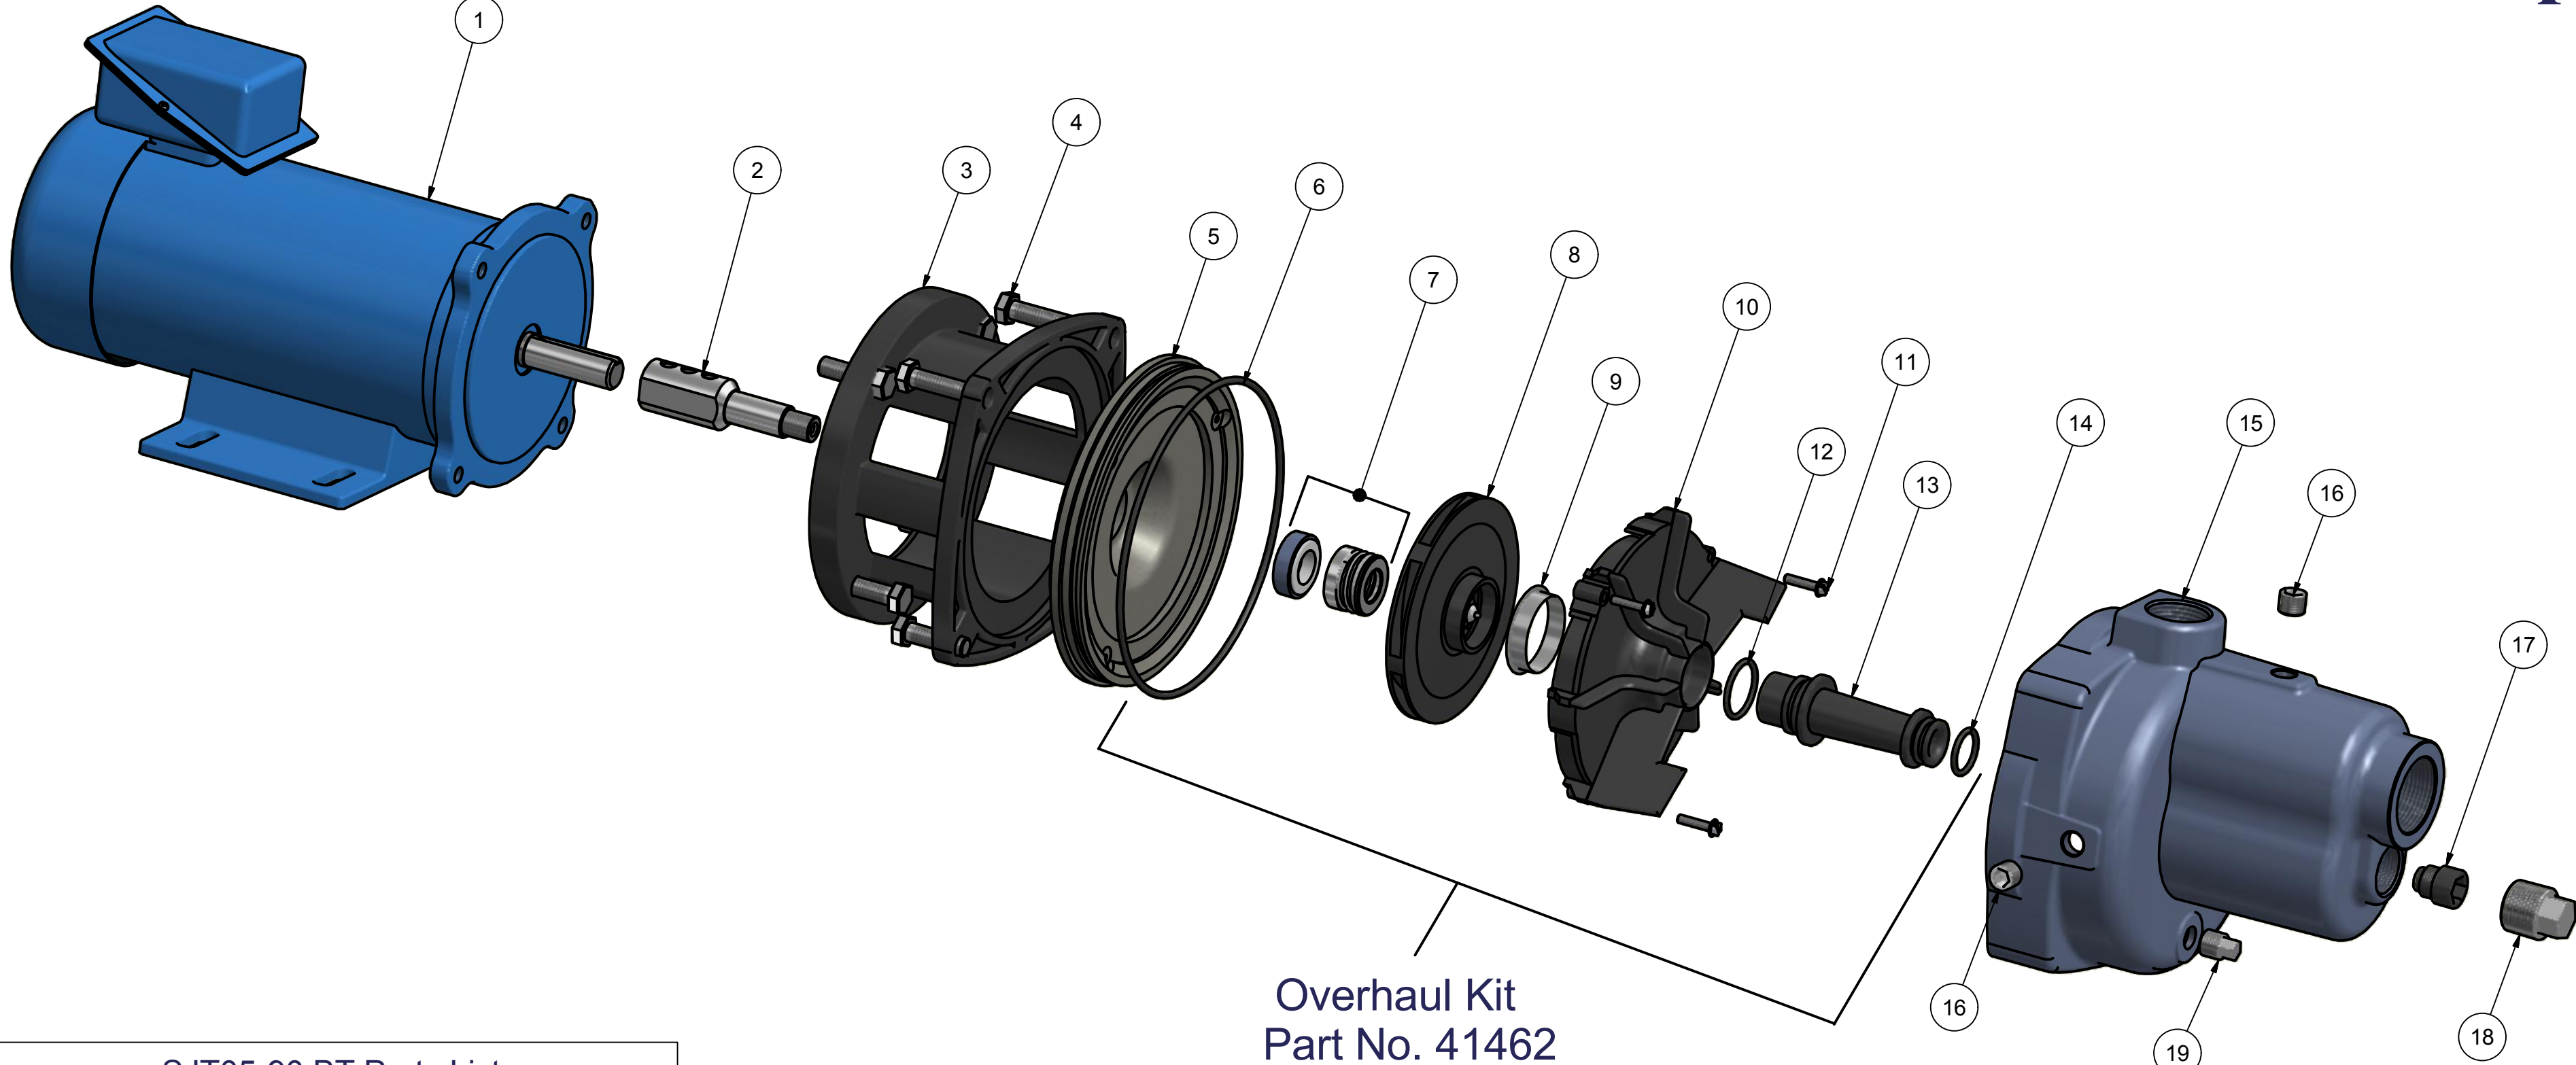

SJT05-90 BT Jet Pump

Overhaul Kit
Part No. 41462

SJT05-90 BT Parts List

ITEM	QTY	PART NUMBER	DESCRIPTION
1	1	26500	Motor, 1/2 HP 90 VDC
2	1	38740	Motor Shaft Coupling, 5/8"
3	1	38735	Motor Adapter, 56C/56Y
4	8	19625	Bolt, 3/8-16 X 1.25 SS
5	1	41451	SJT05-90/120 Seal Plate
6	1	41458	O-Ring Seal Plate
7	1	28500	Seal Assembly, 5/8" Buna N
8	1	41452	Impeller, SJT05
9	1	41453	Impeller Wear Ring
10	1	41454	SJT05 Diffuser
11	3	21630	Screw 8-32 X .75 X 1 SS
12	1	41457	O-Ring, Ventouri 1.0
13	1	41455	Ventouri SJT05
14	1	41456	O-Ring, Ventouri .75
15	1	41450	SJT Pump Housing
16	2	18475	Pipe Plug, 1/4" Hex
17	1	41459	SJT05 Jet Nozzle, A-.193
18	1	18445	Pipe Plug, 3/4" Galv
19	1	17450	Pipe Plug, 1/4"

DRAWN James C. Allen CHECKED	9/15/2012	SunPumps, Inc.	
QA		TITLE	
MFG		SJT05-90 BT Jet Pump	
APPROVED		SIZE	DWG NO
		C	50380
		SCALE	REV
		SHEET 1 OF 1	