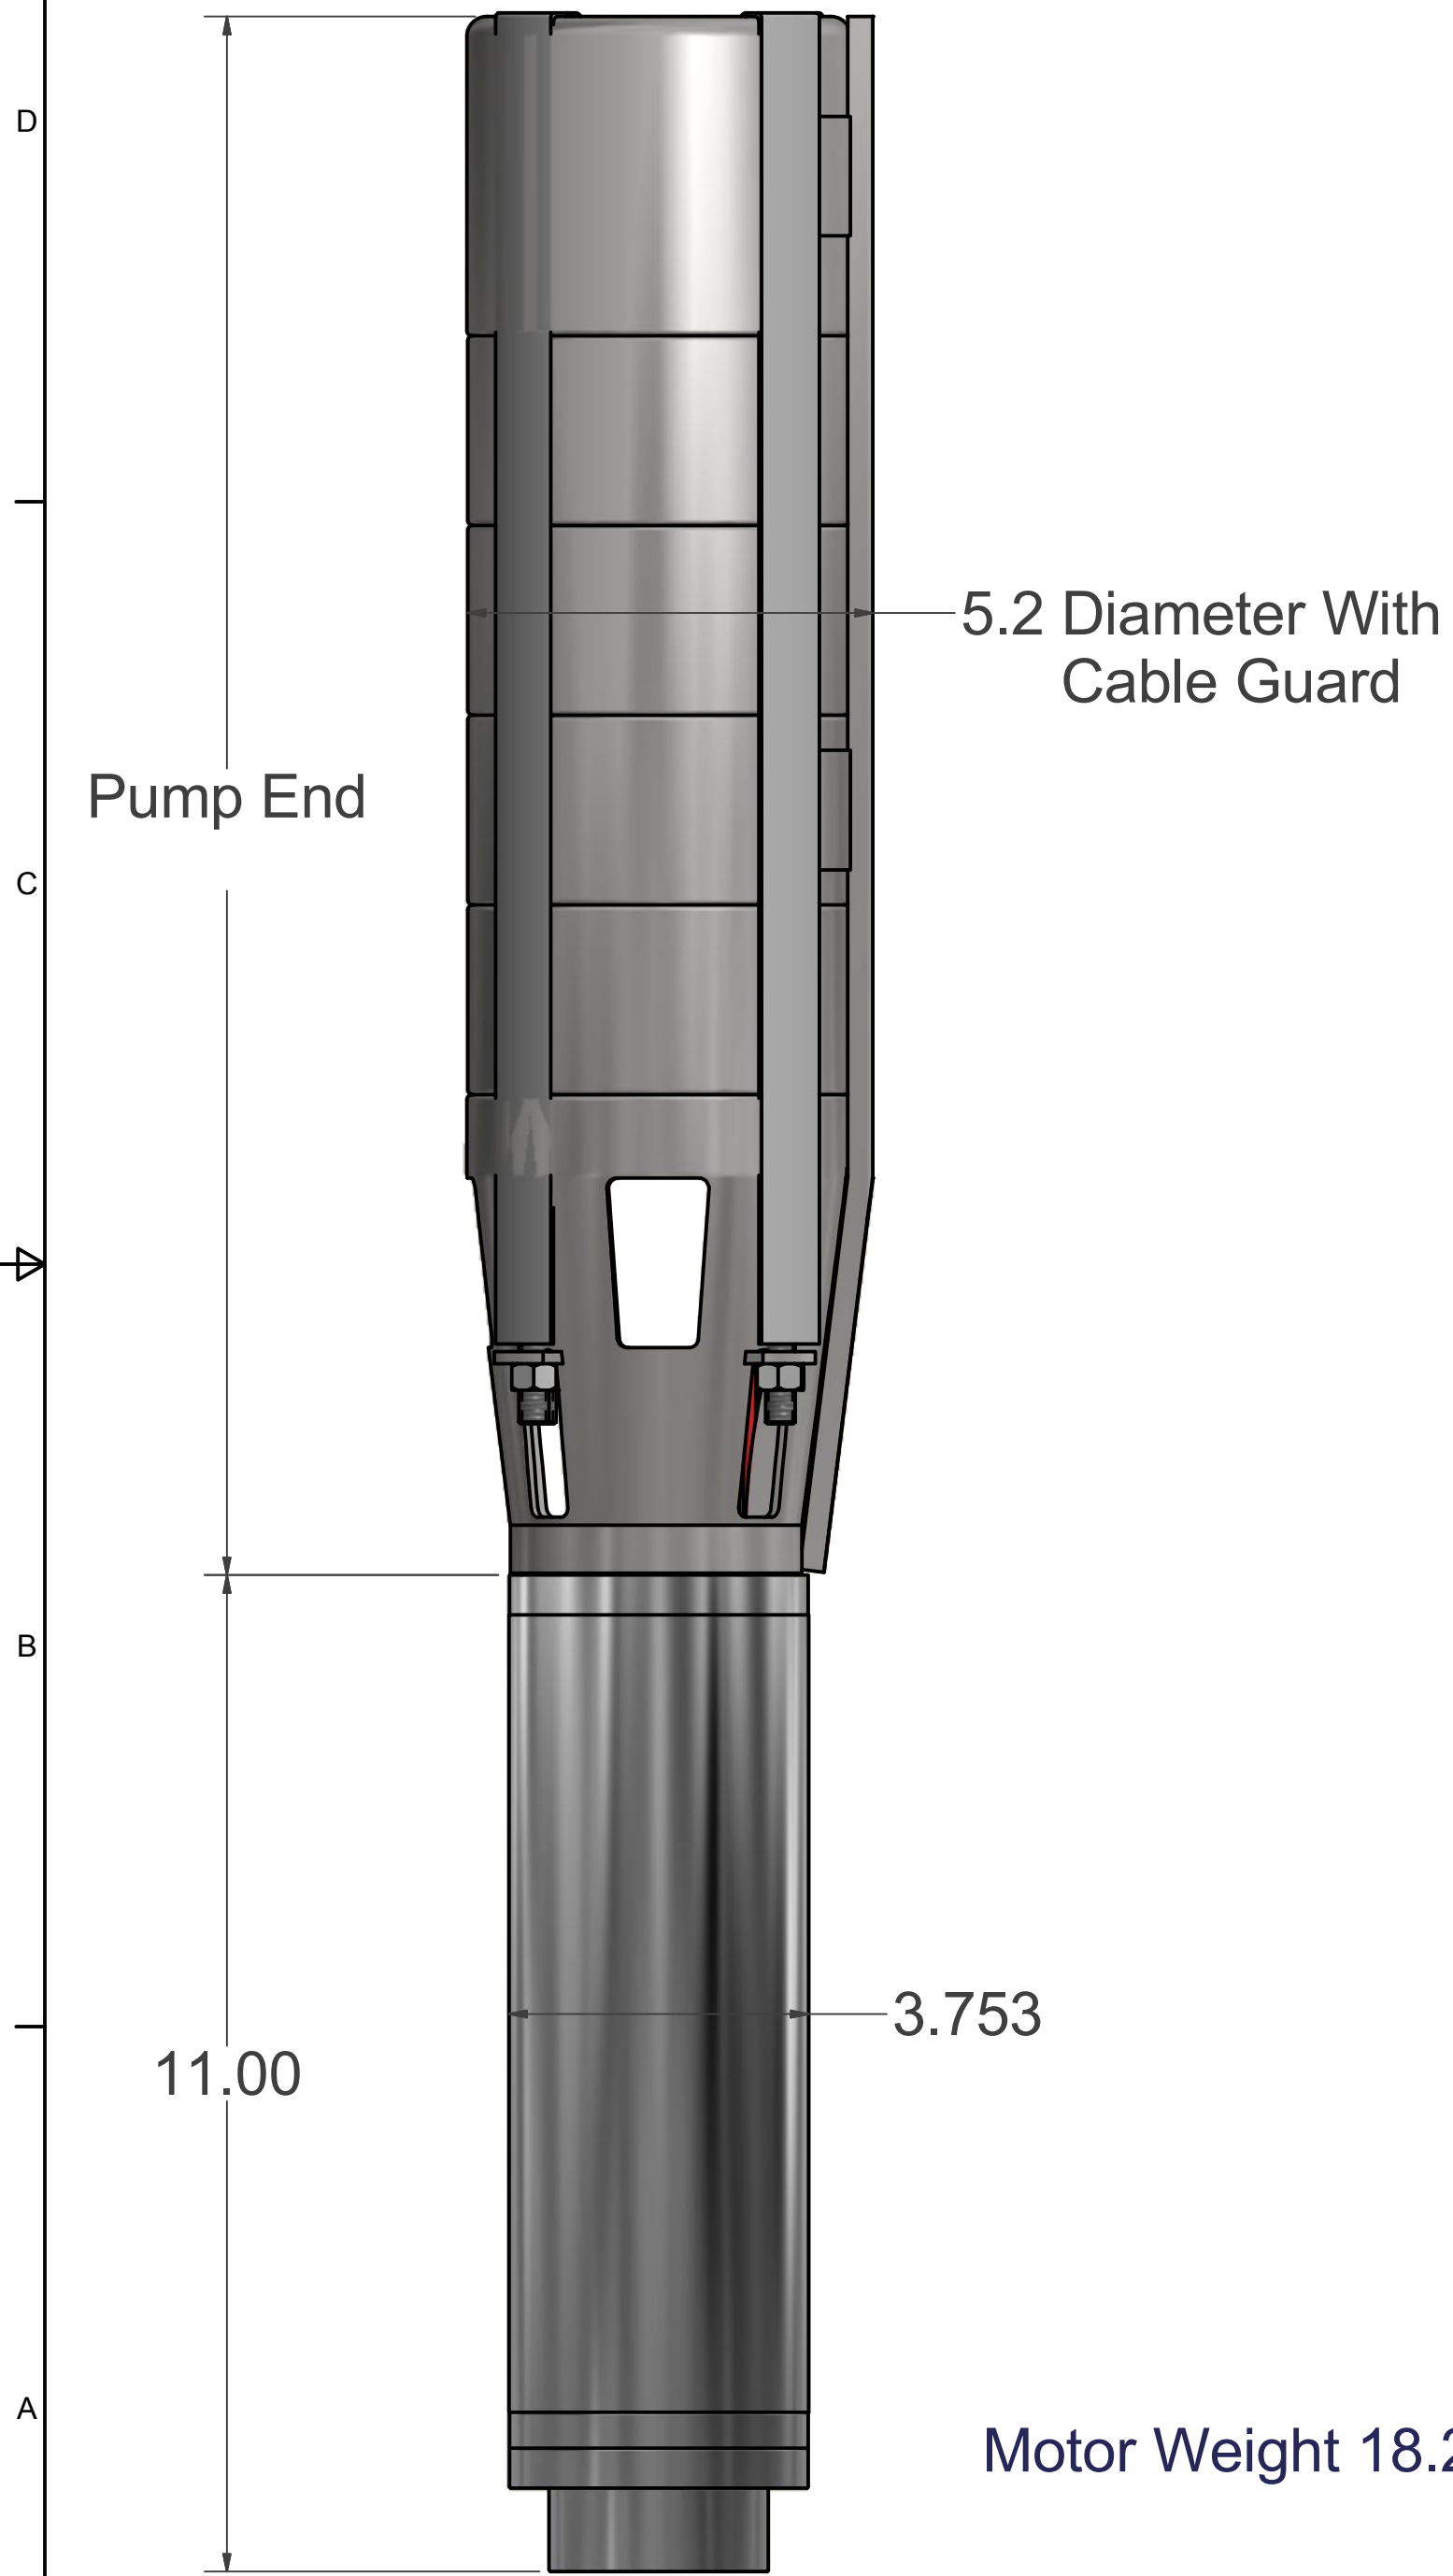

3" NPT Discharge

SCS Pump Weight & Dimensions

Model Number	Stages	PE Length	PE Weight (LBS)	Discharge Size
SCS 87-35-120 BL	1	13.5"	11	3" NPT
SCS 115-32-120 BL	1	22.0"	15	3" NPT
SCS 133-23-120 BL	1	15.0"	15	3" NPT
SCS 140-19-120 BL	1	15.0"	15	3" NPT

DRAWN <b>James C. Allen</b>	10/20/2014	<b>SunPumps, Inc.</b>	
CHECKED		TITLE	
QA		<b>120 Volt SCS Motor, 6"</b>	
MFG		<b>Pump Ends</b>	
APPROVED		SIZE	DWG NO
		<b>C</b>	<b>SCS 6-120V-W</b>
		SCALE	REV
		SHEET	1 OF 1