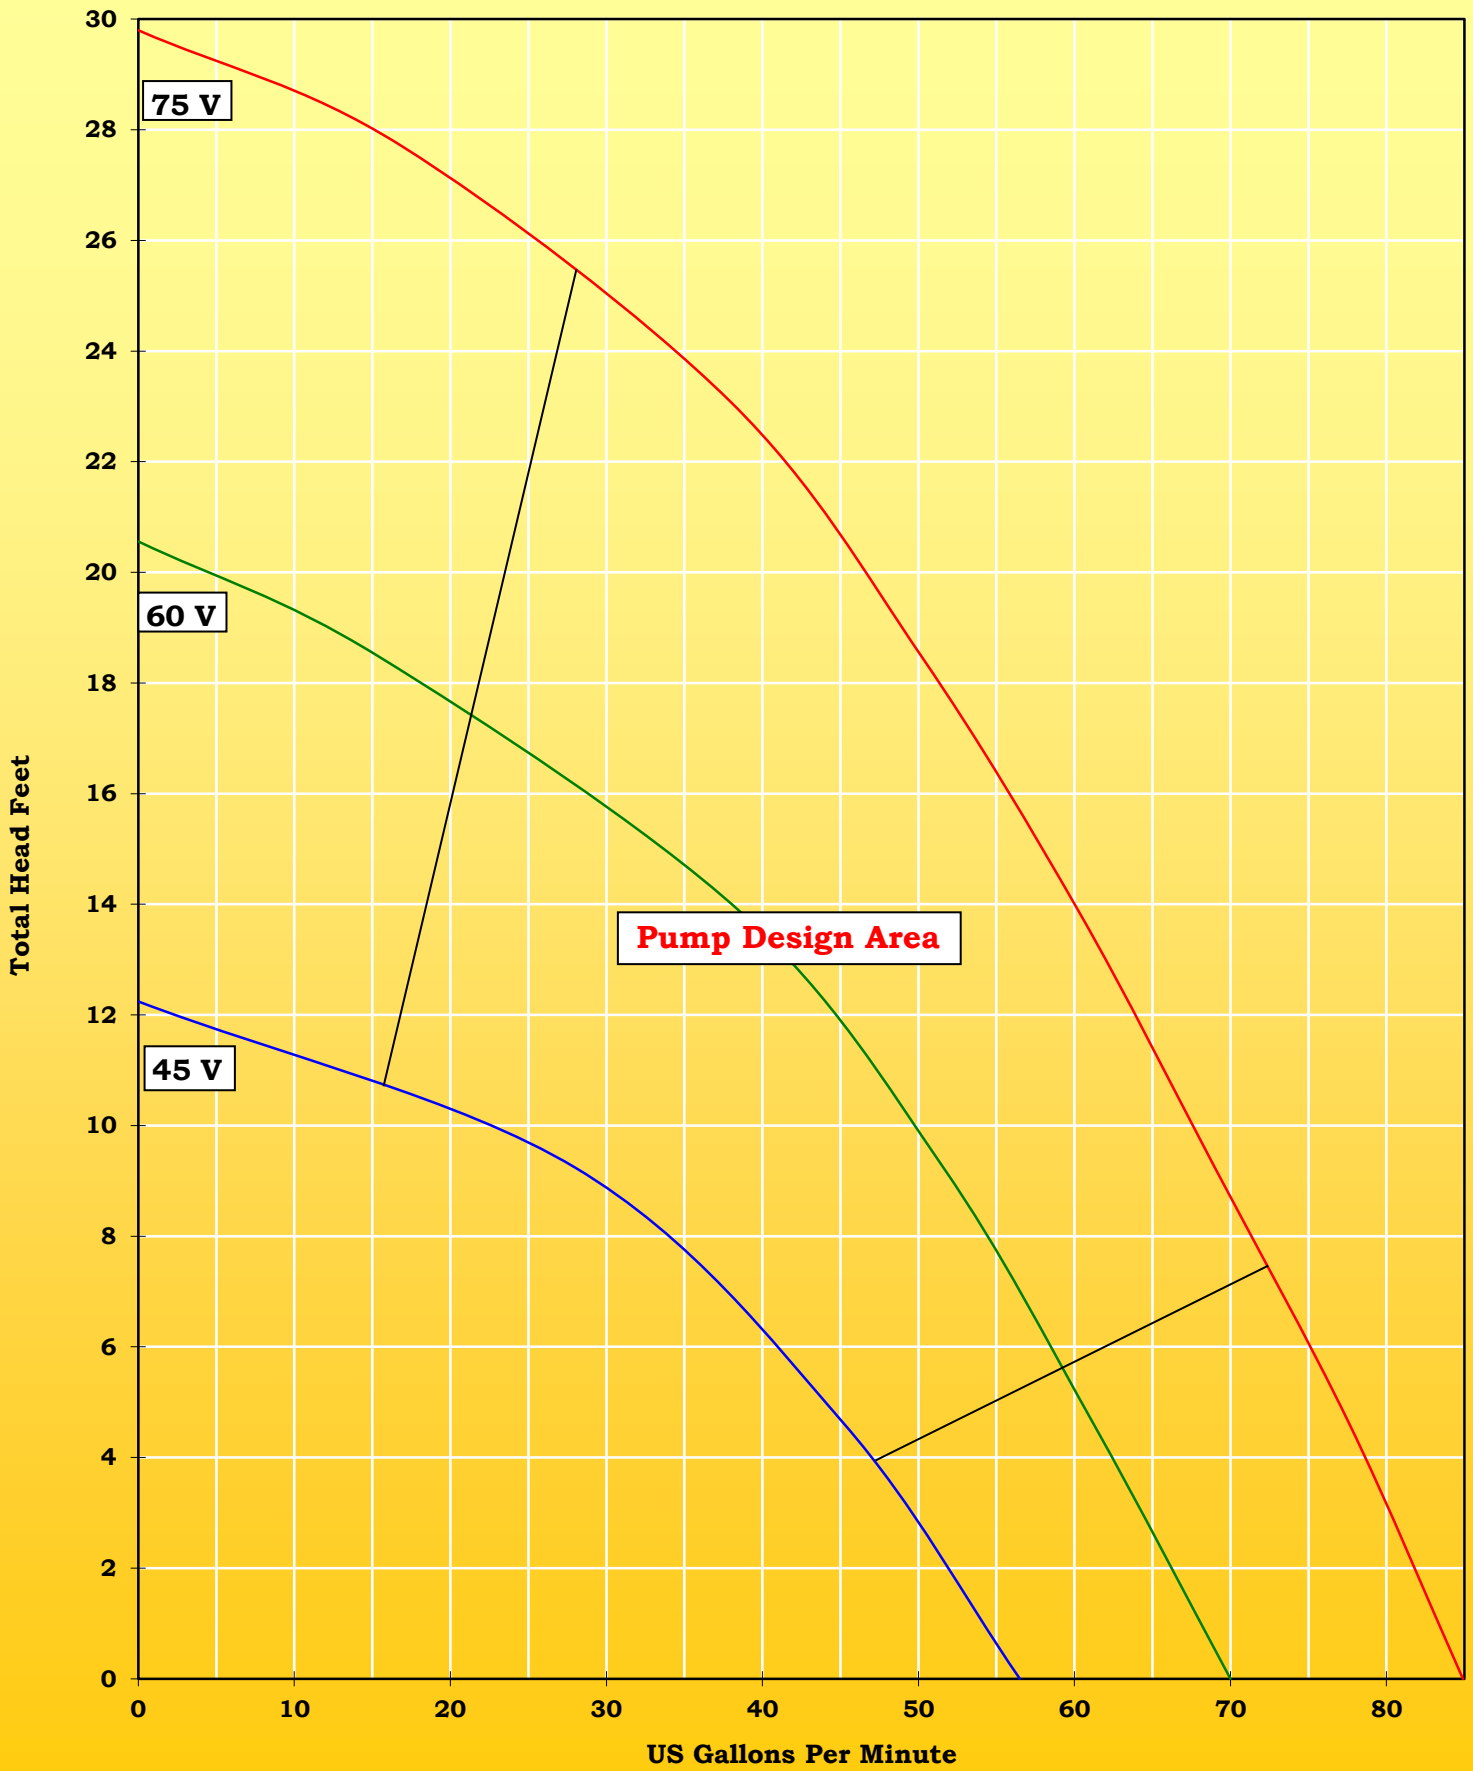

SunPumps Centrifugal Pool Pumps Model SCP 50-18-75 LC

SunPumps Centrifugal Pool Pumps

Model SCP 50-18-75 LC

1/2 HP Brush Type DC Motor

PSI	TDH Feet	TDH Meters	Motor Voltage	Motor Amps	U.S. GPM	LPM	Motor Watts	Solar Array Watts*	System Efficiency
0	0	0.0	45	2.3	57	214	103	128	0%
2	5	1.4	45	2.3	45	171	104	130	38%
4	9	2.8	45	2.4	28	106	107	133	46%
5	12	3.7	45	1.7	0	0	75	93	0%

PSI	TDH Feet	TDH Meters	Motor Voltage	Motor Amps	U.S. GPM	LPM	Motor Watts	Solar Array Watts*	System Efficiency
0	0	0.0	60	3.2	70	265	190	237	0%
2	5	1.4	60	3.3	61	232	197	247	27%
4	9	2.8	60	3.5	52	195	209	262	43%
6	14	4.2	60	3.5	39	146	210	263	48%
8	18	5.6	60	3.1	15	58	187	233	29%
9	21	6.3	60	2.3	0	0	137	171	0%

* Using a 20% deration factor.