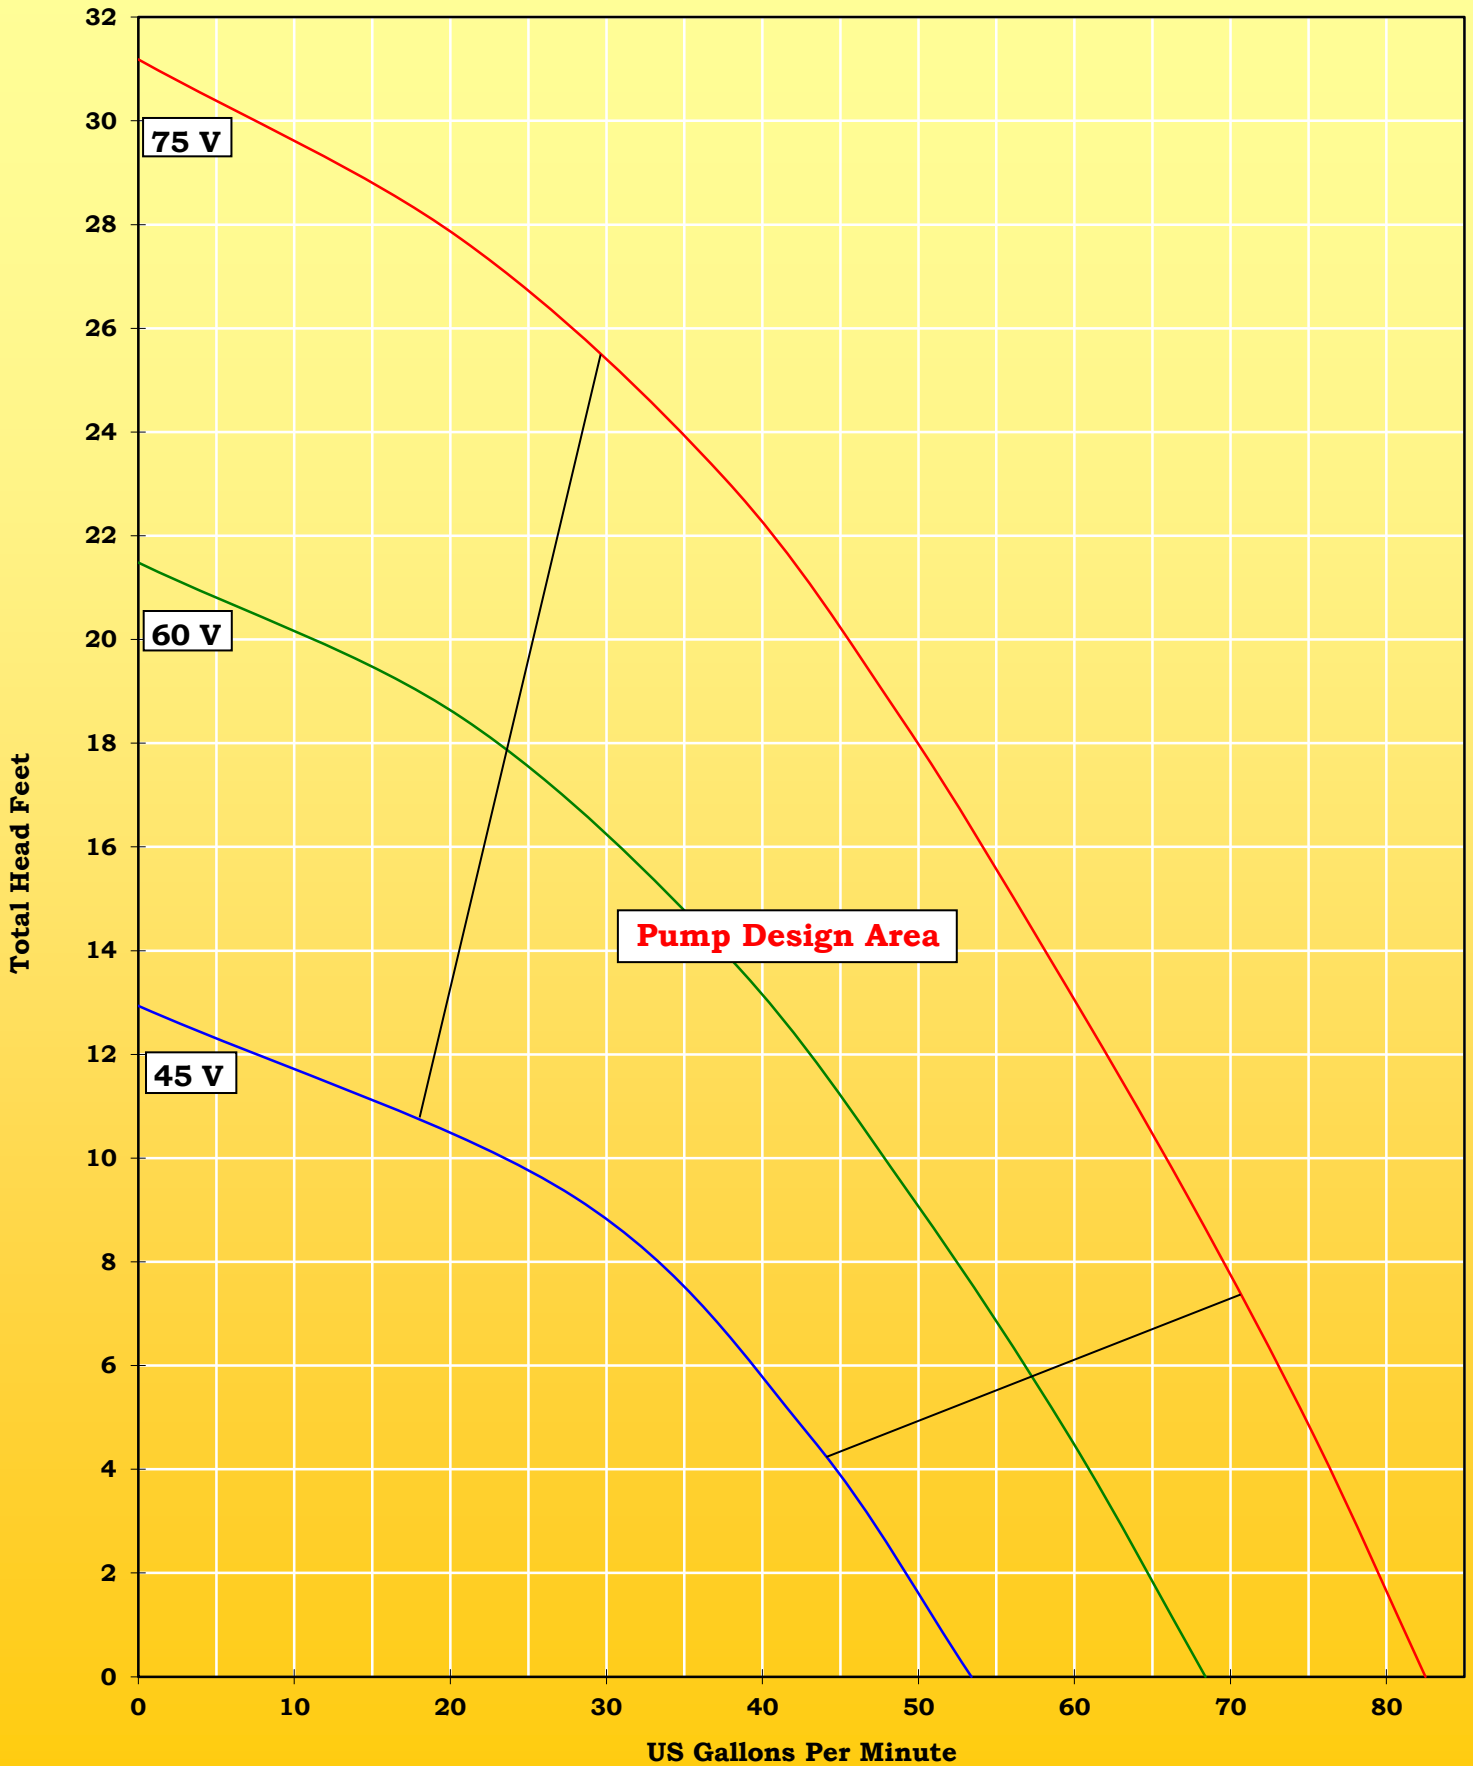

SunPumps Centrifugal Pool Pumps Model SCP 49-18-75 LV

SunPumps Centrifugal Pool Pumps

Model SCP 49-18-75 LV

1/2 HP Brush Type DC Motor

PSI	TDH Feet	TDH Meters	Motor Voltage	Motor Amps	U.S. GPM	LPM	Motor Watts	Solar Array Watts*	System Efficiency
0	0	0.0	45	2.2	53	202	101	126	0%
2	5	1.4	45	2.3	43	163	103	129	36%
4	9	2.8	45	2.3	28	106	105	131	46%
6	13	3.9	45	1.6	0	0	72	91	0%

PSI	TDH Feet	TDH Meters	Motor Voltage	Motor Amps	U.S. GPM	LPM	Motor Watts	Solar Array Watts*	System Efficiency
0	0	0.0	60	3.4	68	259	201	251	0%
2	5	1.4	60	3.4	60	226	206	257	25%
4	9	2.8	60	3.6	50	188	214	268	40%
6	14	4.2	60	3.6	38	143	214	267	46%
8	18	5.6	60	3.2	21	79	190	237	38%
9	21	6.5	60	2.3	0	0	137	172	0%