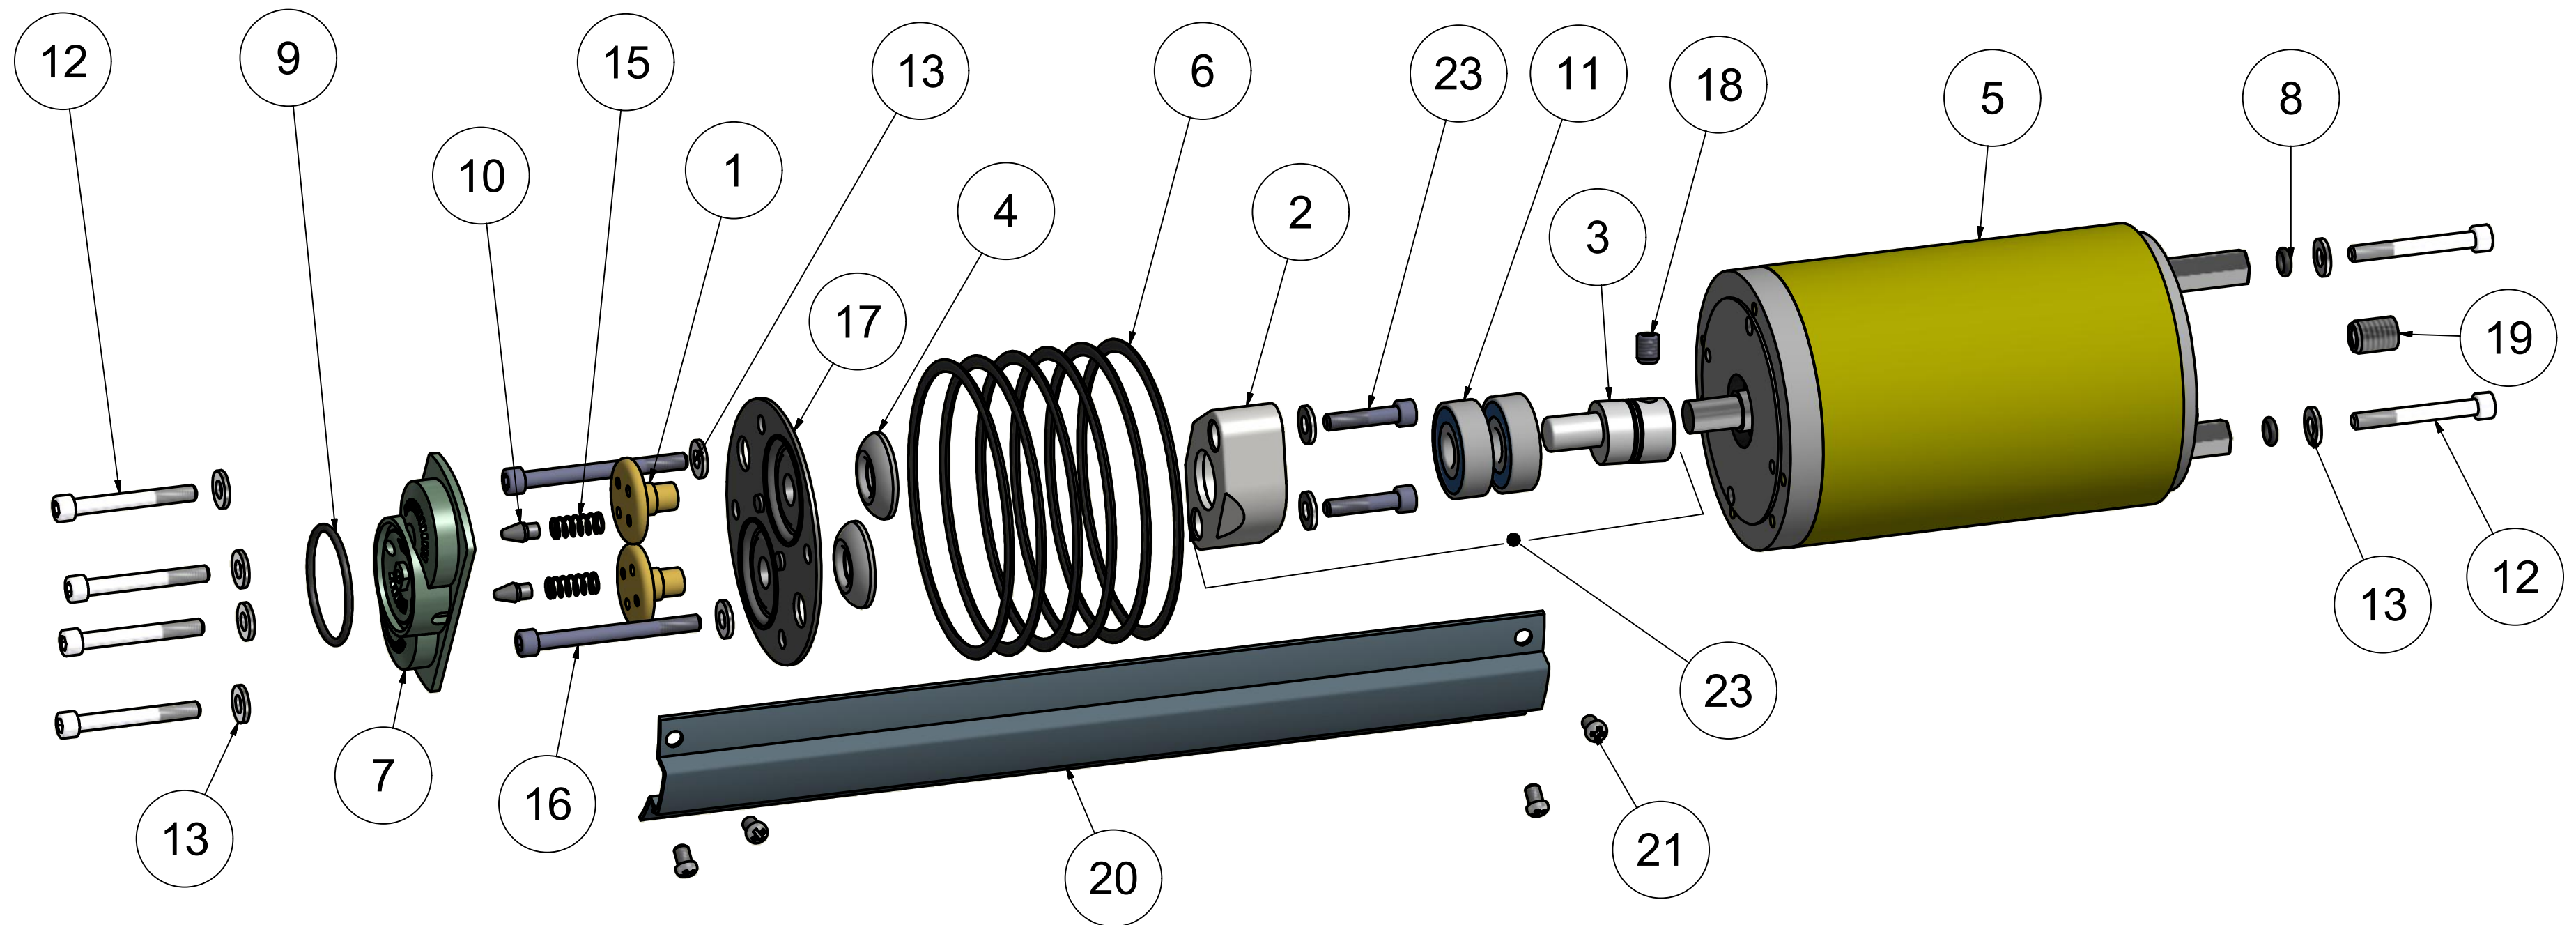

# SDS-D-228 Major Repair Kit #55500

Parts List			
ITEM	QTY	PART NUMBER	DESCRIPTION
1	2	40625	Piston, SDS-D Series Bottom Mt.
2	1	40975	Cam Plate, Duplex
3	1	39875	Cam, D-228
4	2	40610	Outer Piston
5	1	40450	Motor, SDS Duplex
6	6	38845	O-Ring, Housing
7	1	40150	Check Valve, Duplex
8	2	38800	O-Ring, End Cap Bolt
9	1	38810	O-Ring, Check Valve
10	2	40825	RV Poppet, Duplex
11	2	10940	Cam Bearing, Duplex
12	6	20575	Bolt, 10-32 X 1 1/2, SS
13	10	21775	Washer, AN-960 #10 Flat
23	2	21100	10-32 X 7/8 Piston Screw
15	2	40900	Relief Valve Spring, D-228
16	2	20825	10-32 X 2 MA Bolt
17	1	40175	Diaphragm, D-Series Santoprene
18	1	20475	Set Screw, 1/4-28 X 5/16
19	1	21200	Set Screw, 3/8 -16 X 1/2
20	1	39775	Cable Guard, Duplex
21	4	21625	Screw, 8-32 X 5-16
23	1	39950	Cam Assembly, D-228

DRAWN	<b>J. Allen</b>	11/14/2014	<b>SunPumps</b>	
CHECKED				
QA			TITLE	
MFG			Major Kit, SDS-D-228	
APPROVED			SIZE	DWG NO
			C	55500
			SCALE	SHEET 1 OF 1