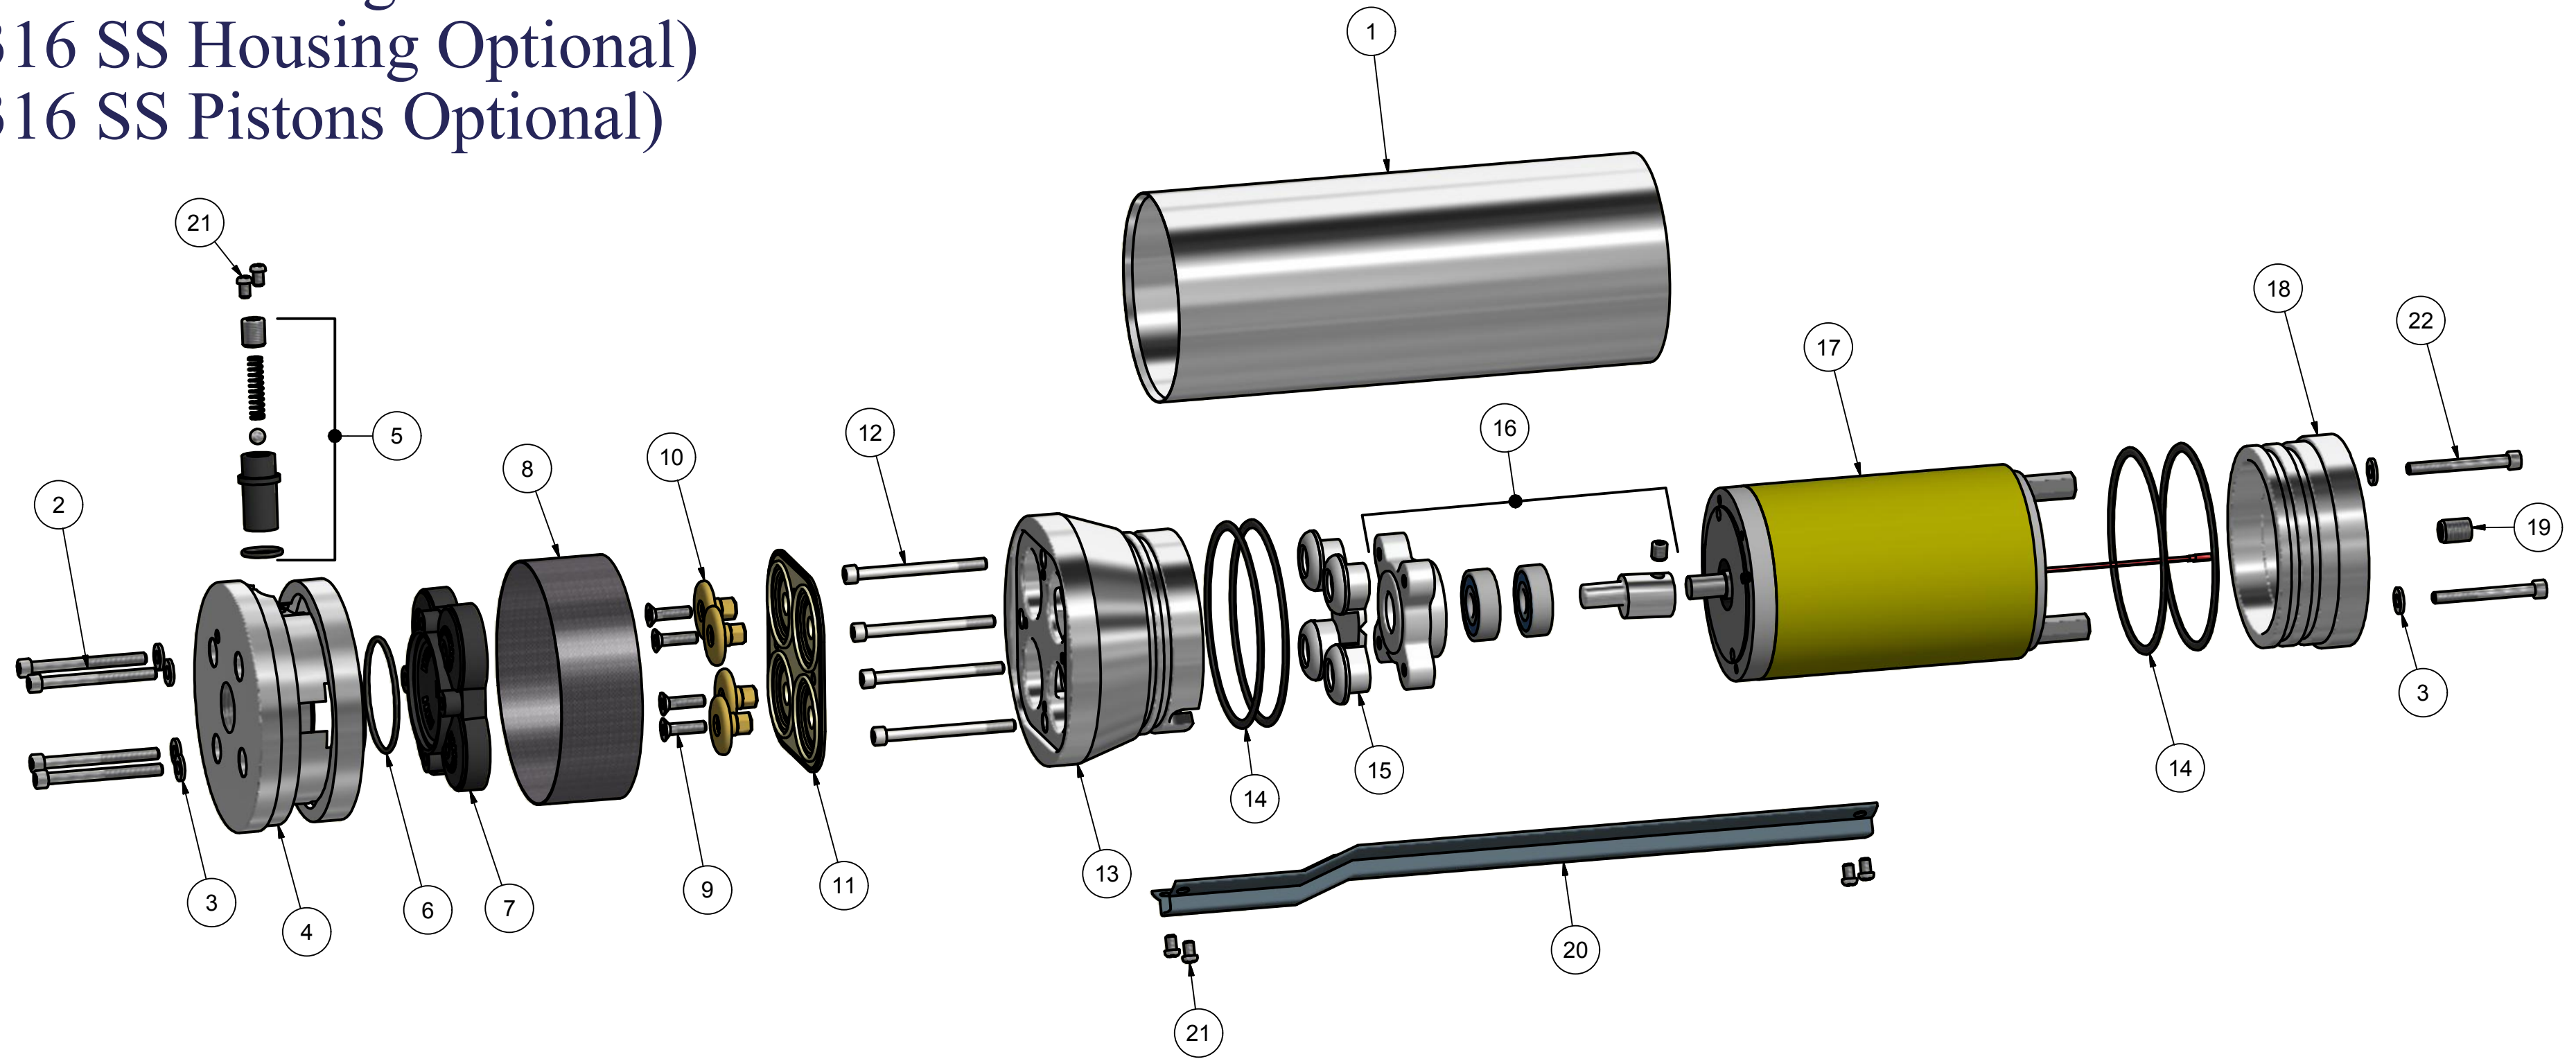

SDS-Q-128 Exploded View

304 SS Housing

(316 SS Housing Optional)
(316 SS Pistons Optional)

Parts List

ITEM	QTY	PART NUMBER	DESCRIPTION
1	1	40350	Housing, SDS SS
2	4	20850	10-32 X 2 Bolt SS
3	6	21775	Washer, AN-960 #10 Flat
4	1	40250	Discharge Head, 316 SS
5	1	40750	Relief Valve Assembly, Quad
6	1	38815	O-Ring, Q. Check Valve
7	1	40125	Check Valve, Quad
8	1	41075	Suction Screen, Quad 316SS
9	4	20650	10-32 X 1 Piston Screw
10	4	40700	Piston, Top Mount Quad
11	1	40200	Diaphragm, Quad Santoprene
12	4	20775	10-32 X 2 1/4 MA Bolt
13	1	40400	Motor Adapter, Quad 316 SS
14	4	38845	O-Ring, Housing
15	1	40600	Outer Piston Assembly, Quad
16	1	39975	Cam Assembly, SDS-Q-128
17	1	40425	Motor, SDS Long
18	1	40275	End Cap 2 Groove, 316 SS
19	1	21200	Set Screw, 3/8 -16 X 1/2
20	1	39800	Cable Guard, Quad
21	6	21575	Screw, 8-32 X 1/4 PHP
22	2	20550	10-32 X 1.75 SHCS SS

DRAWN James C. Allen	5/19/2014	SunPumps, Inc.	
CHECKED			
QA		TITLE	
MFG		SDS-Q-128	
APPROVED		SIZE C	DWG NO 51576
		SCALE	REV
		SHEET 1 OF 1	