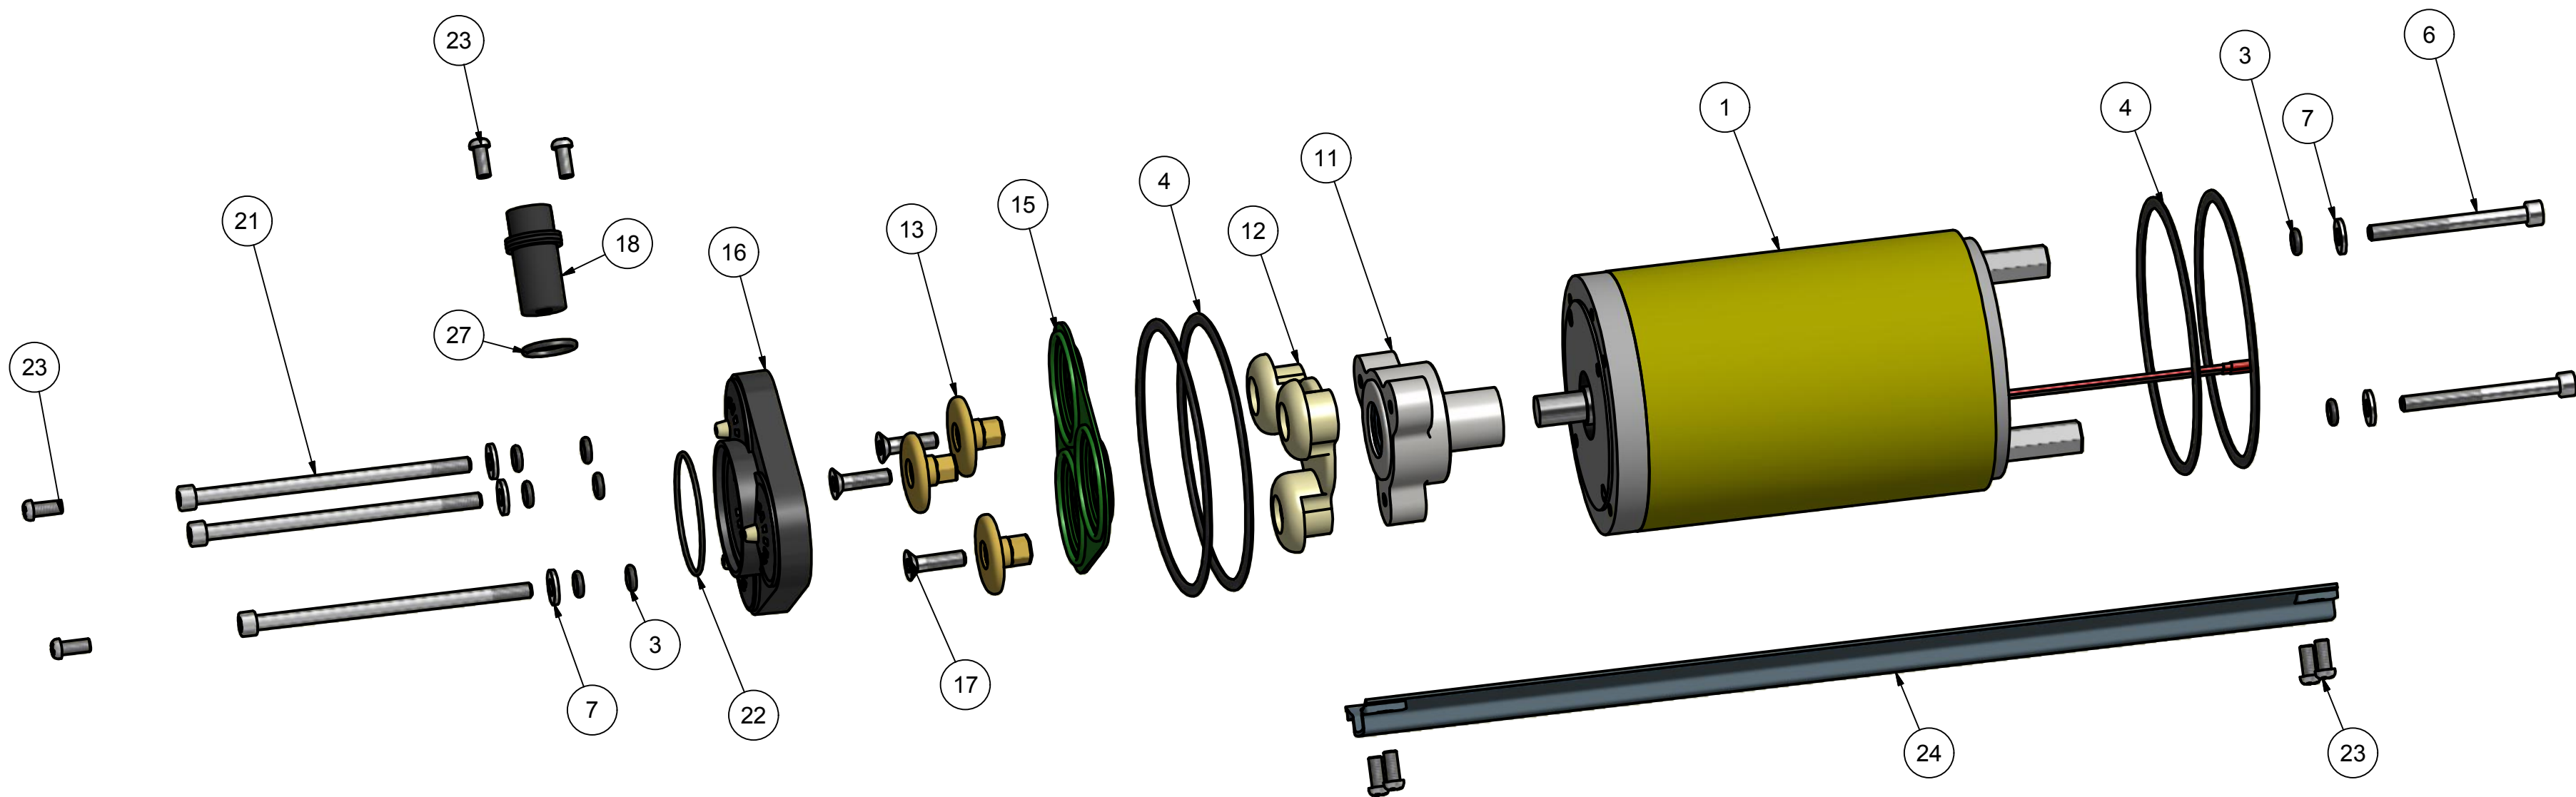

SDS-T-135 Major Repair Kit

Parts List			
ITEM	QTY	PART NUMBER	DESCRIPTION
1	1	40425	Motor, SDS Long
3	8	38800	O-Ring, 008
4	4	38845	O-Ring, Housing
6	2	20850	10-32 X 2 Bolt SS
7	5	21775	Washer, AN-960 #10 Flat
11	1	41125	Cam Assembly T-130
12	1	41350	Outer Piston Assembly
13	3	40700	Piston, Top Mount Quad
15	1	41200	Diaphragm, SDS-T-135, 73 Dur
16	1	41180	SDS-T Check Valve Assembly
17	3	20650	10-32 X 1 Piston Screw
18	1	40750	Relief Valve Assembly, T-130-135
21	3	20930	10-32 X 3 1/2 Bolt SS
22	1	41325	O-Ring, Triplex CV 2mm X 36mm
23	8	21600	Screw, 8-32 X 5-16
24	1	41430	Cable Guard, Triplex
27	1	38805	O-Ring Relief Valve 015

DRAWN James C. Allen CHECKED	11/15/2014	SunPumps, Inc.	
QA		TITLE	
MFG		SDS-T-135 Major Kit	
APPROVED		SIZE	DWG NO
		C	55681
		SCALE	REV
		SHEET	1 OF 1