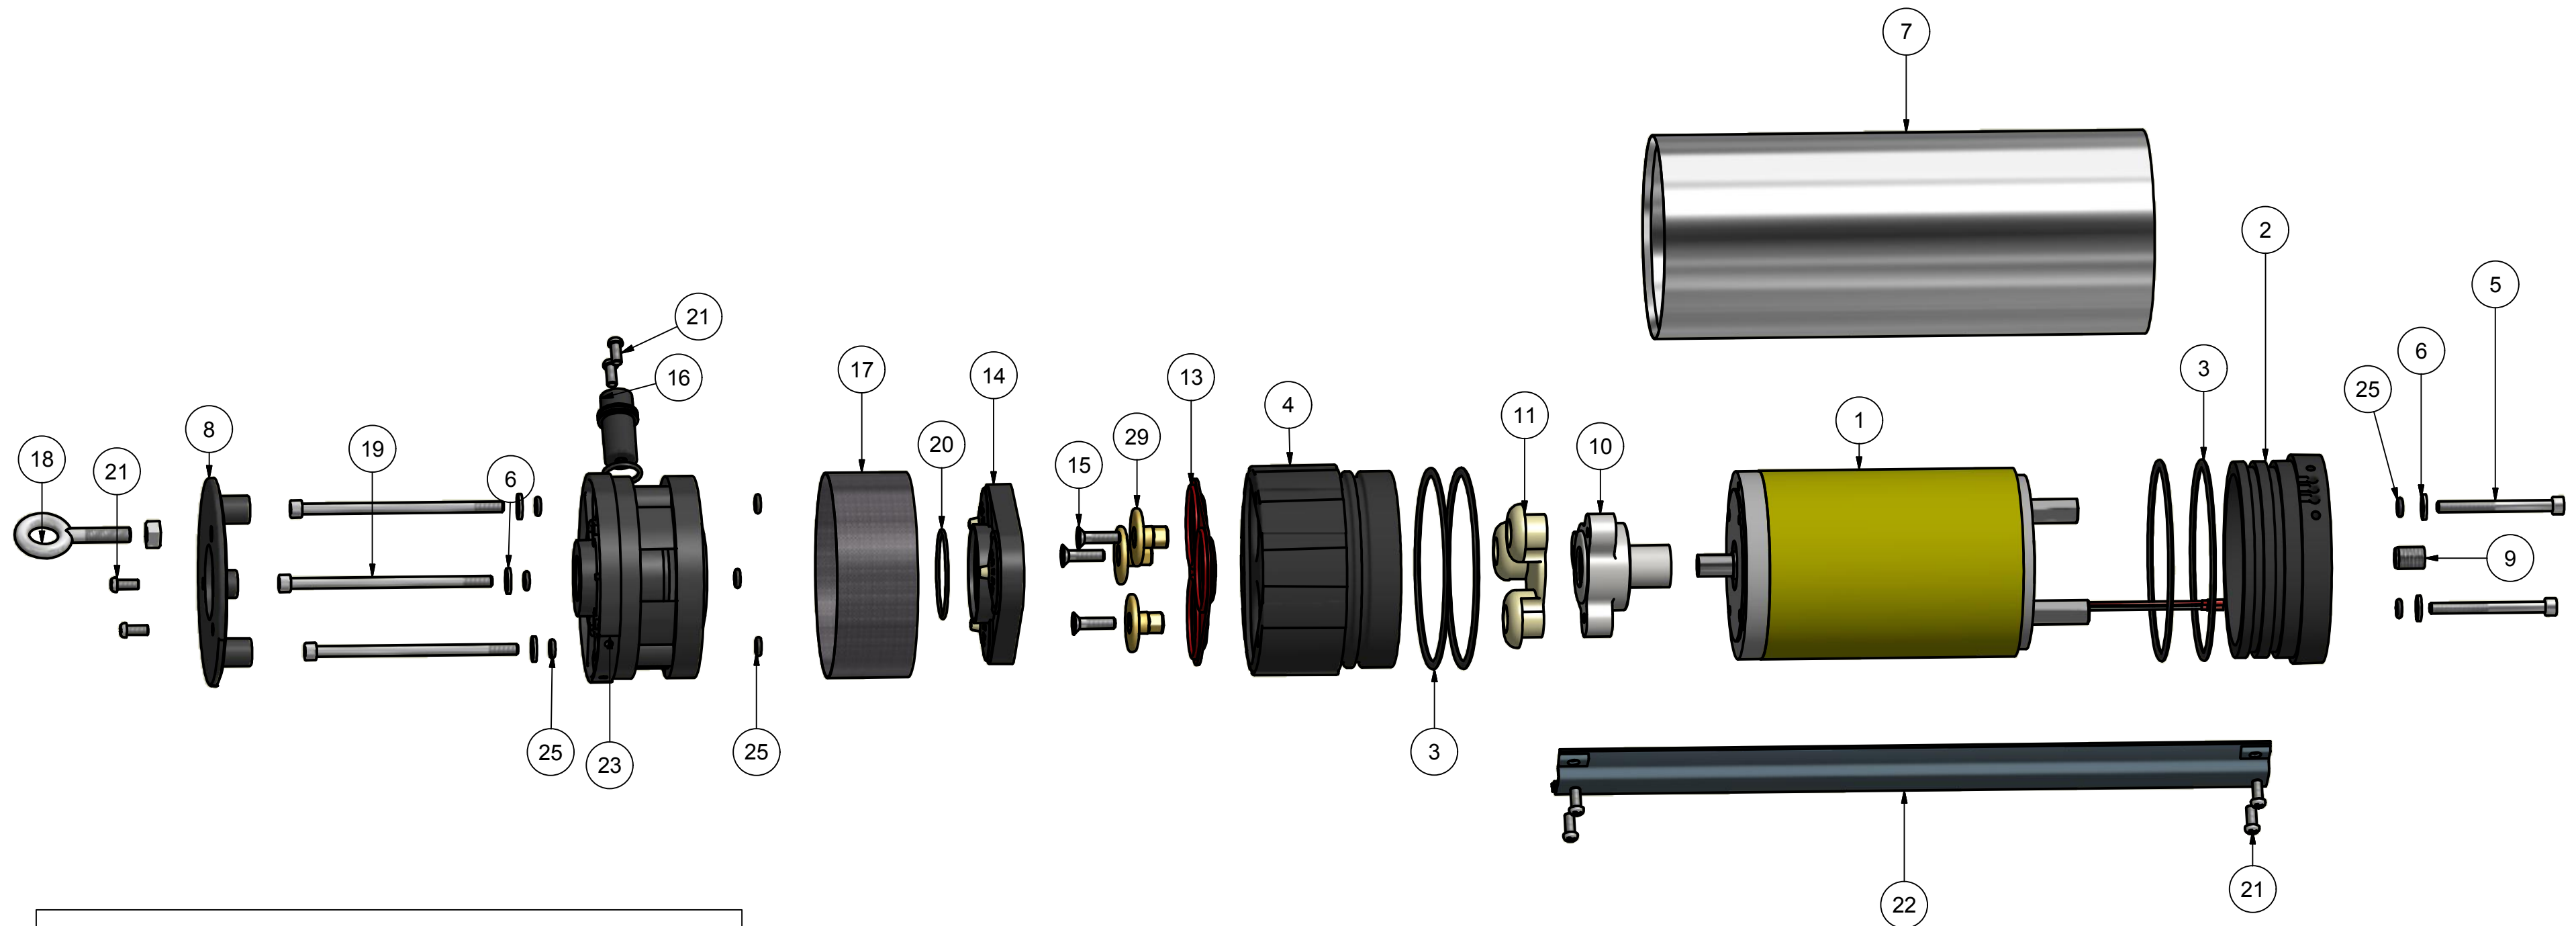

SDS-T-128 Exploded View Ryton / 304 Stainless Steel

Parts List

ITEM	QTY	PART NUMBER	DESCRIPTION
1	1	40425	Motor, SDS Long
2	1	41275	End Cap, Triplex
3	4	38845	O-Ring, Housing, 234
4	1	41300	Motor Adapter, Triplex
5	2	20850	10-32 X 2 SHCS SS
6	5	21775	Washer, AN-960 #10 Flat SS
7	1	40350	Housing, SDS SS
8	1	41255	Discharge Head Cap
9	1	41081	Set Screw, 3/8 -16 X 1/2
10	1	41125	Cam Assembly, T-128
11	1	41350	Outer Piston Assembly
13	1	41225	Diaphragm, SDS-T-128 (Red)
14	1	41180	Check Valve Assembly, SDS-T
15	3	20650	10-32 X 1 FH Piston Screw
16	1	41375	Relief Valve Assembly, T-128
17	1	41425	Suction Screen, Triplex
18	1	19980	I-Bolt 1/4 X 1 & Nut Assembly
19	3	20930	10-32 X 3.5 SHCS SS
20	1	41325	O-Ring, Triplex CV 2 X 36mm
21	8	41437	Screw, 8-32 X 3/8
22	1	41430	Cable Guard, Triplex
23	1	41250	Discharge Head, SDS-T, NPT
24	1	38805	O-Ring Relief Valve 015
25	8	38800	O-Ring, 008
29	3	41355	Piston, Triplex Brass

DRAWN James C. Allen		9/17/2011		SunPumps, Inc.	
CHECKED					
QA				TITLE	
MFG				SDS-T-128 Parts List	
APPROVED					
		SIZE	DWG NO	REV	
		C	51650		
		SCALE	SHEET 1 OF 1		