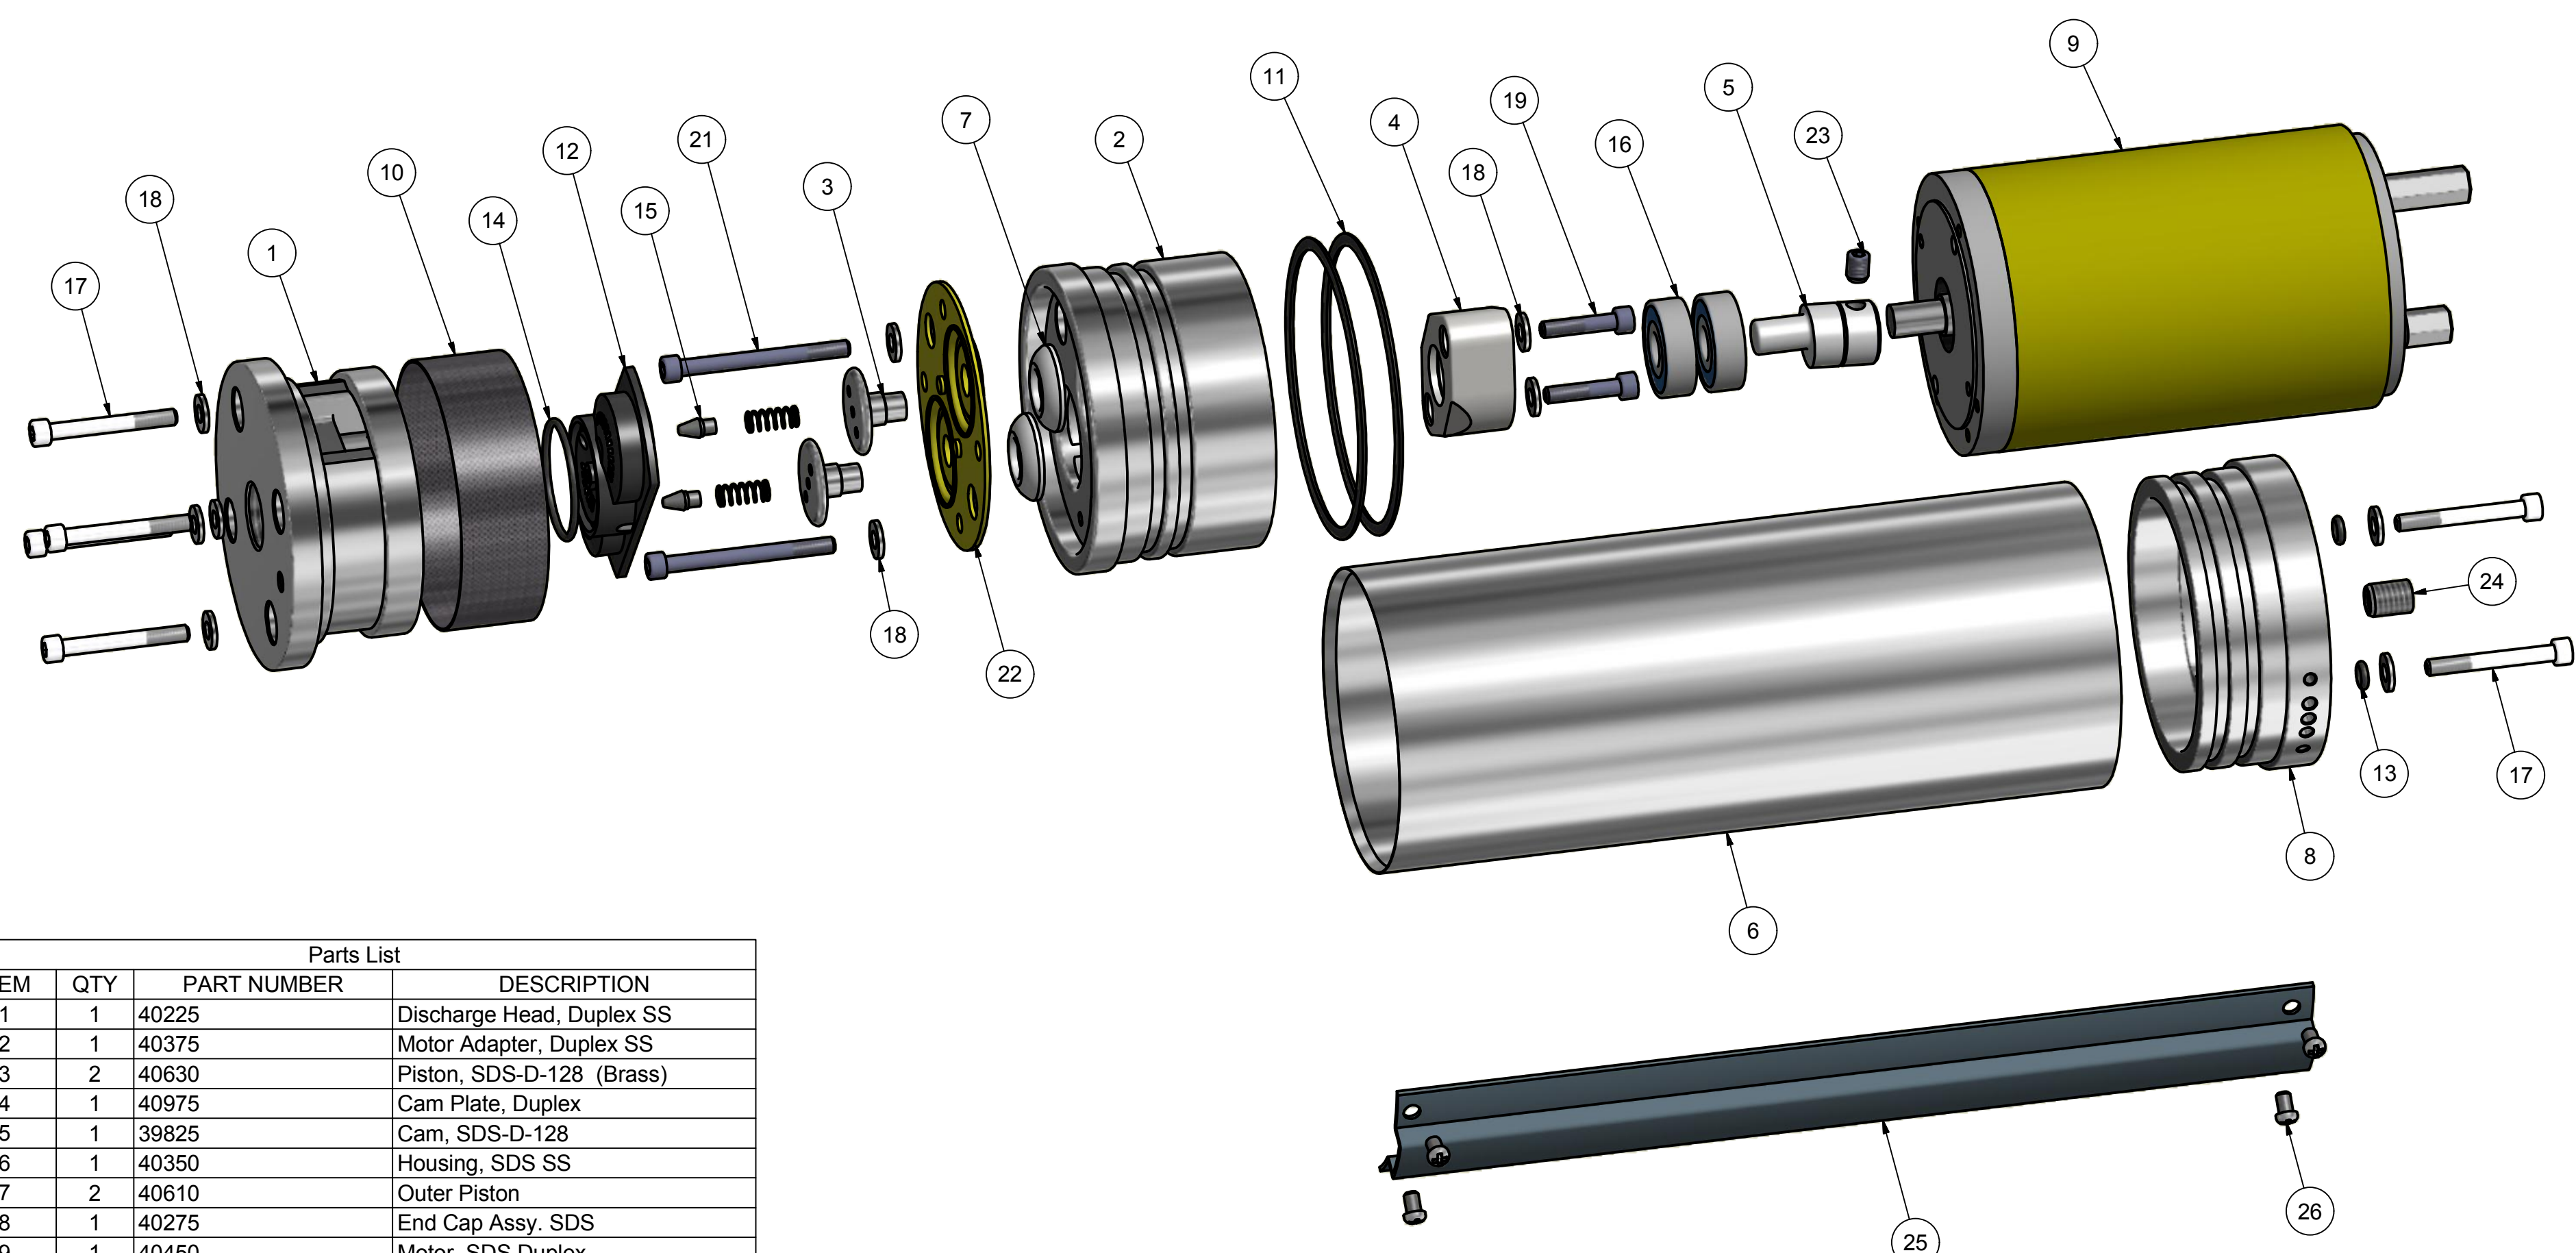

SDS-D-228 Exploded View

Parts List			
ITEM	QTY	PART NUMBER	DESCRIPTION
1	1	40225	Discharge Head, Duplex SS
2	1	40375	Motor Adapter, Duplex SS
3	2	40630	Piston, SDS-D-128 (Brass)
4	1	40975	Cam Plate, Duplex
5	1	39825	Cam, SDS-D-128
6	1	40350	Housing, SDS SS
7	2	40610	Outer Piston
8	1	40275	End Cap Assy. SDS
9	1	40450	Motor, SDS Duplex
10	1	41000	Suction Screen, Duplex
11	4	38845	O-Ring, Housing
12	1	40150	Check Valve, Duplex
13	2	38800	O-Ring, End Cap Bolt
14	1	38810	O-Ring, Check Valve
15	2	40825	RV Poppet, Duplex
16	2	10940	Cam Bearing, Duplex
17	6	20575	Bolt, 10-32 X 1 1/2, SS
18	10	21775	Washer, AN-960 #10 Flat
19	2	21100	10-32 X 7/8 Piston Screw
20	2	40875	R V Spring, D-128
21	2	20825	10-32 X 2 MA Bolt
22	1	40175	Diaphragm, Santoprene
23	1	20475	Set Screw, 1/4-28 X 5/16
24	1	21200	Set Screw, 3/8 -16 X 1/2
25	1	39775	Cable Guard, Duplex
26	4	21625	Screw, 8-32 X 5-16

DRAWN James C. Allen	11/14/2014	SunPumps, Inc.	
CHECKED		TITLE	
QA		SDS-D-228 Exploded View	
MFG		SIZE C	DWG NO 51476
APPROVED		SCALE	REV
		SHEET 1 OF 1	