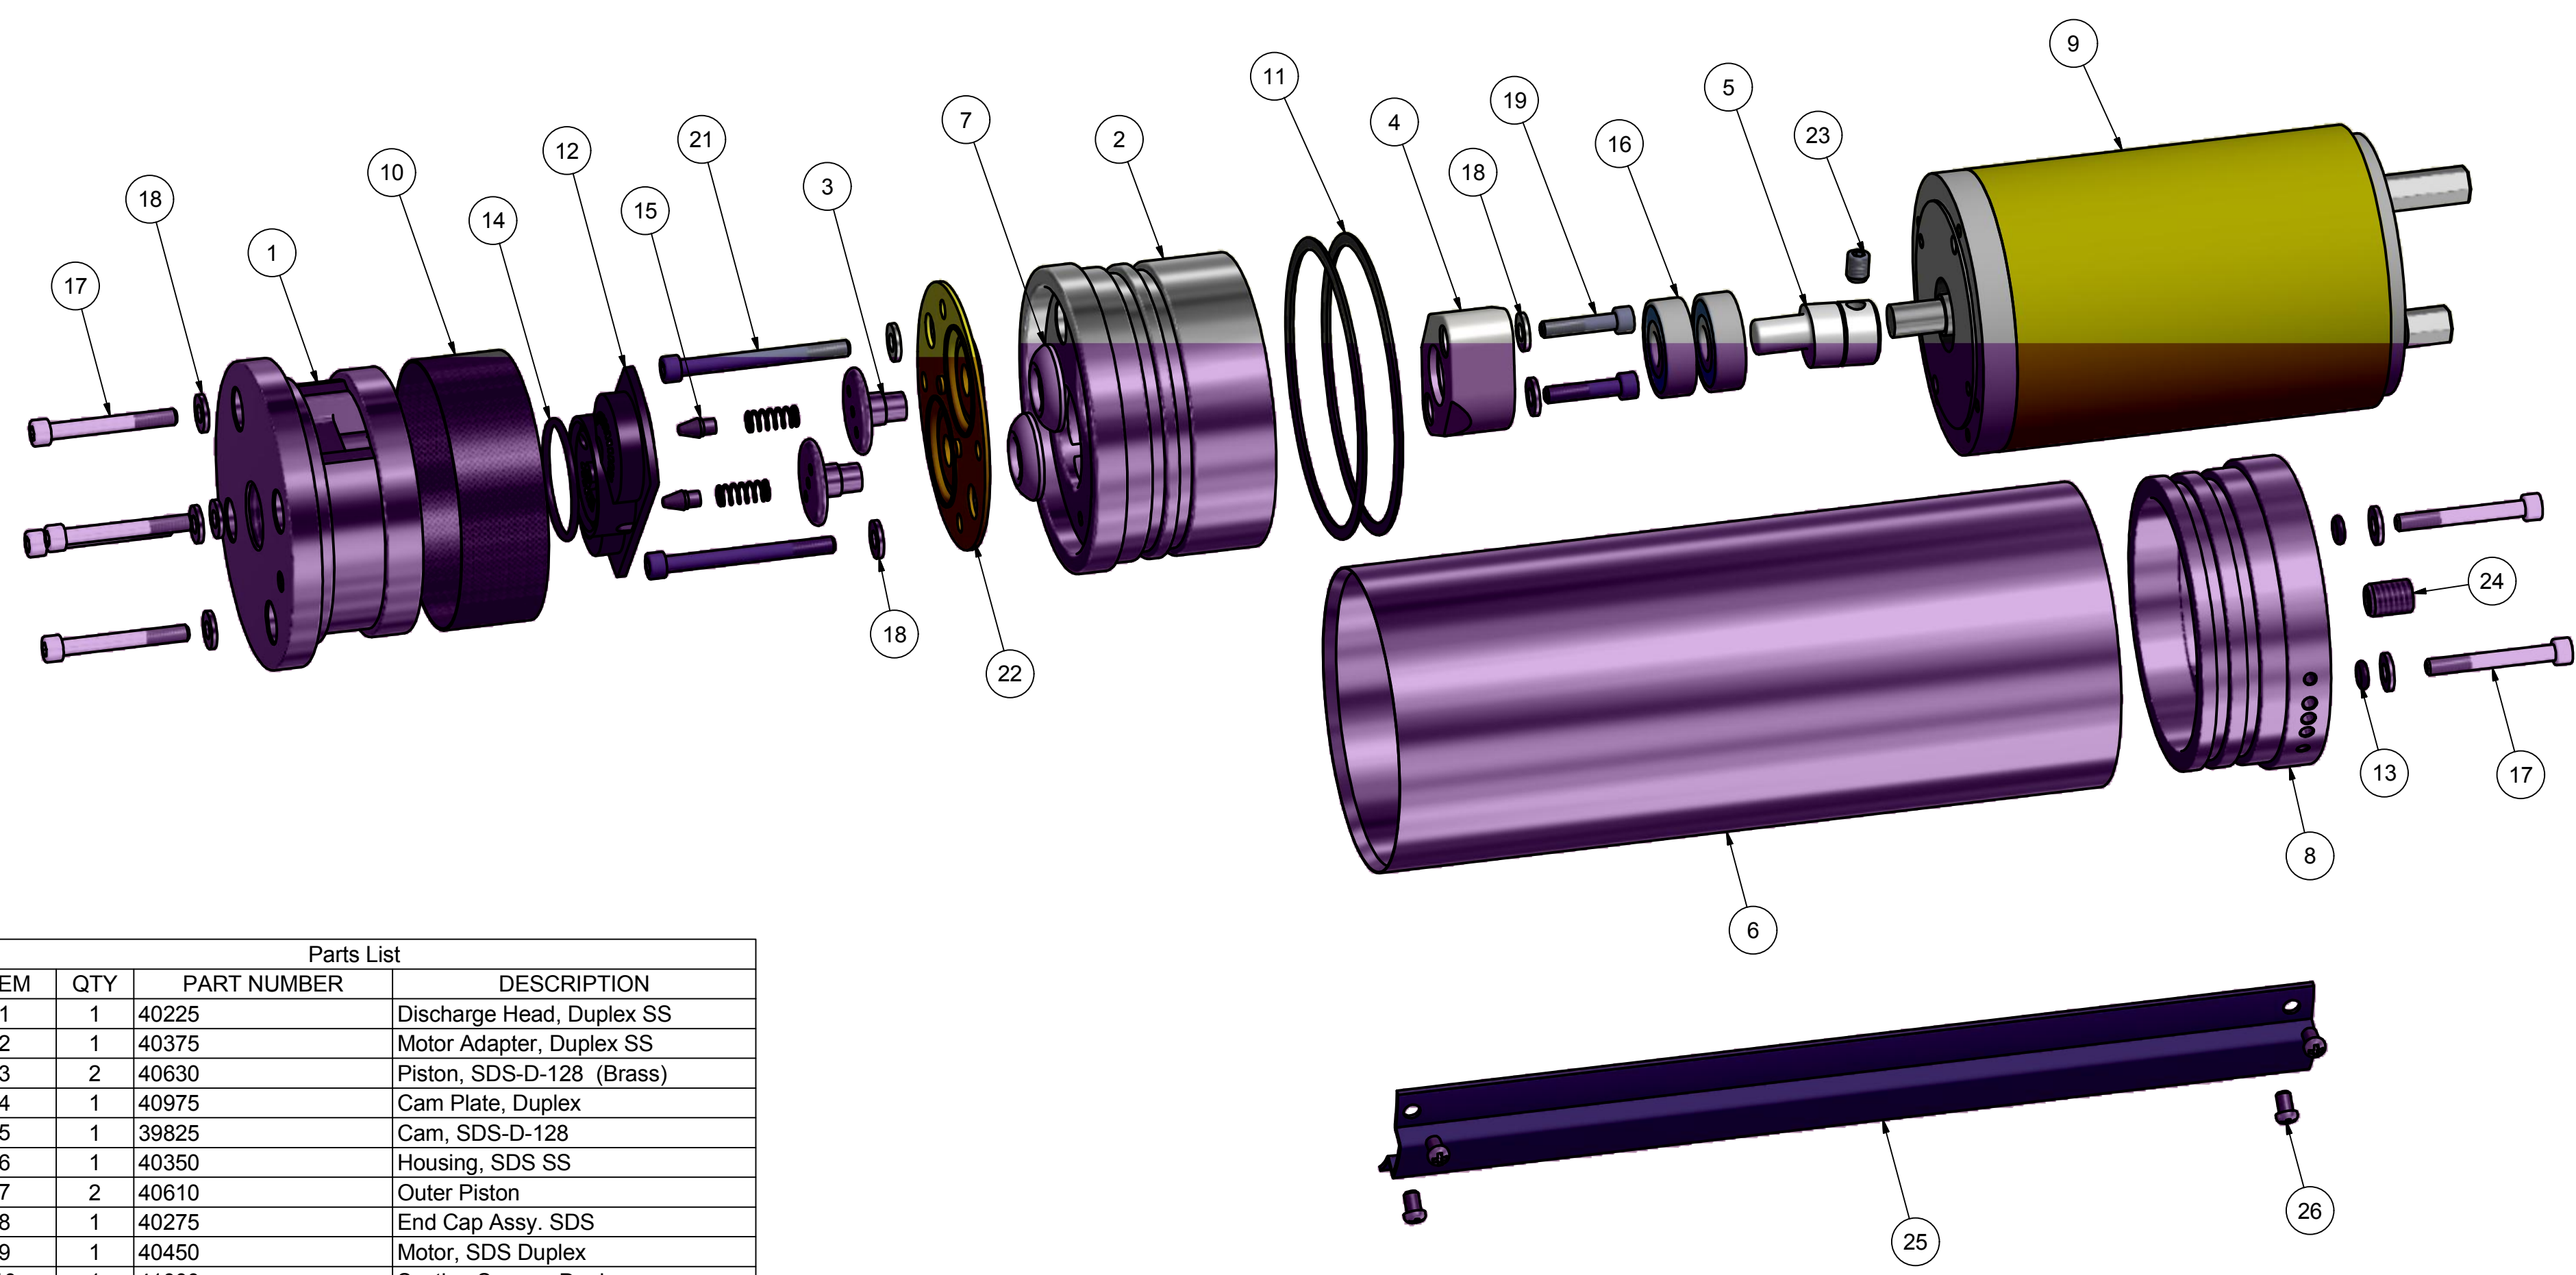

# SDS-D-228 Exploded View

Parts List			
ITEM	QTY	PART NUMBER	DESCRIPTION
1	1	40225	Discharge Head, Duplex SS
2	1	40375	Motor Adapter, Duplex SS
3	2	40630	Piston, SDS-D-128 (Brass)
4	1	40975	Cam Plate, Duplex
5	1	39825	Cam, SDS-D-128
6	1	40350	Housing, SDS SS
7	2	40610	Outer Piston
8	1	40275	End Cap Assy. SDS
9	1	40450	Motor, SDS Duplex
10	1	41000	Suction Screen, Duplex
11	4	38845	O-Ring, Housing
12	1	40150	Check Valve, Duplex
13	2	38800	O-Ring, End Cap Bolt
14	1	38810	O-Ring, Check Valve
15	2	40825	RV Poppet, Duplex
16	2	10940	Cam Bearing, Duplex
17	6	20575	Bolt, 10-32 X 1 1/2, SS
18	10	21775	Washer, AN-960 #10 Flat
19	2	21100	10-32 X 7/8 Piston Screw
20	2	40875	R V Spring, D-128
21	2	20825	10-32 X 2 MA Bolt
22	1	40175	Diaphragm, Santoprene
23	1	20475	Set Screw, 1/4-28 X 5/16
24	1	21200	Set Screw, 3/8 -16 X 1/2
25	1	39775	Cable Guard, Duplex
26	4	21625	Screw, 8-32 X 5-16

DRAWN <b>James C. Allen</b>		11/14/2014		<b>SunPumps, Inc.</b>	
CHECKED					
QA				TITLE	
MFG				<b>SDS-D-228 Exploded View</b>	
APPROVED				SIZE	DWG NO
				<b>C</b>	<b>51476</b>
				SCALE	REV
				SHEET	1 OF 1