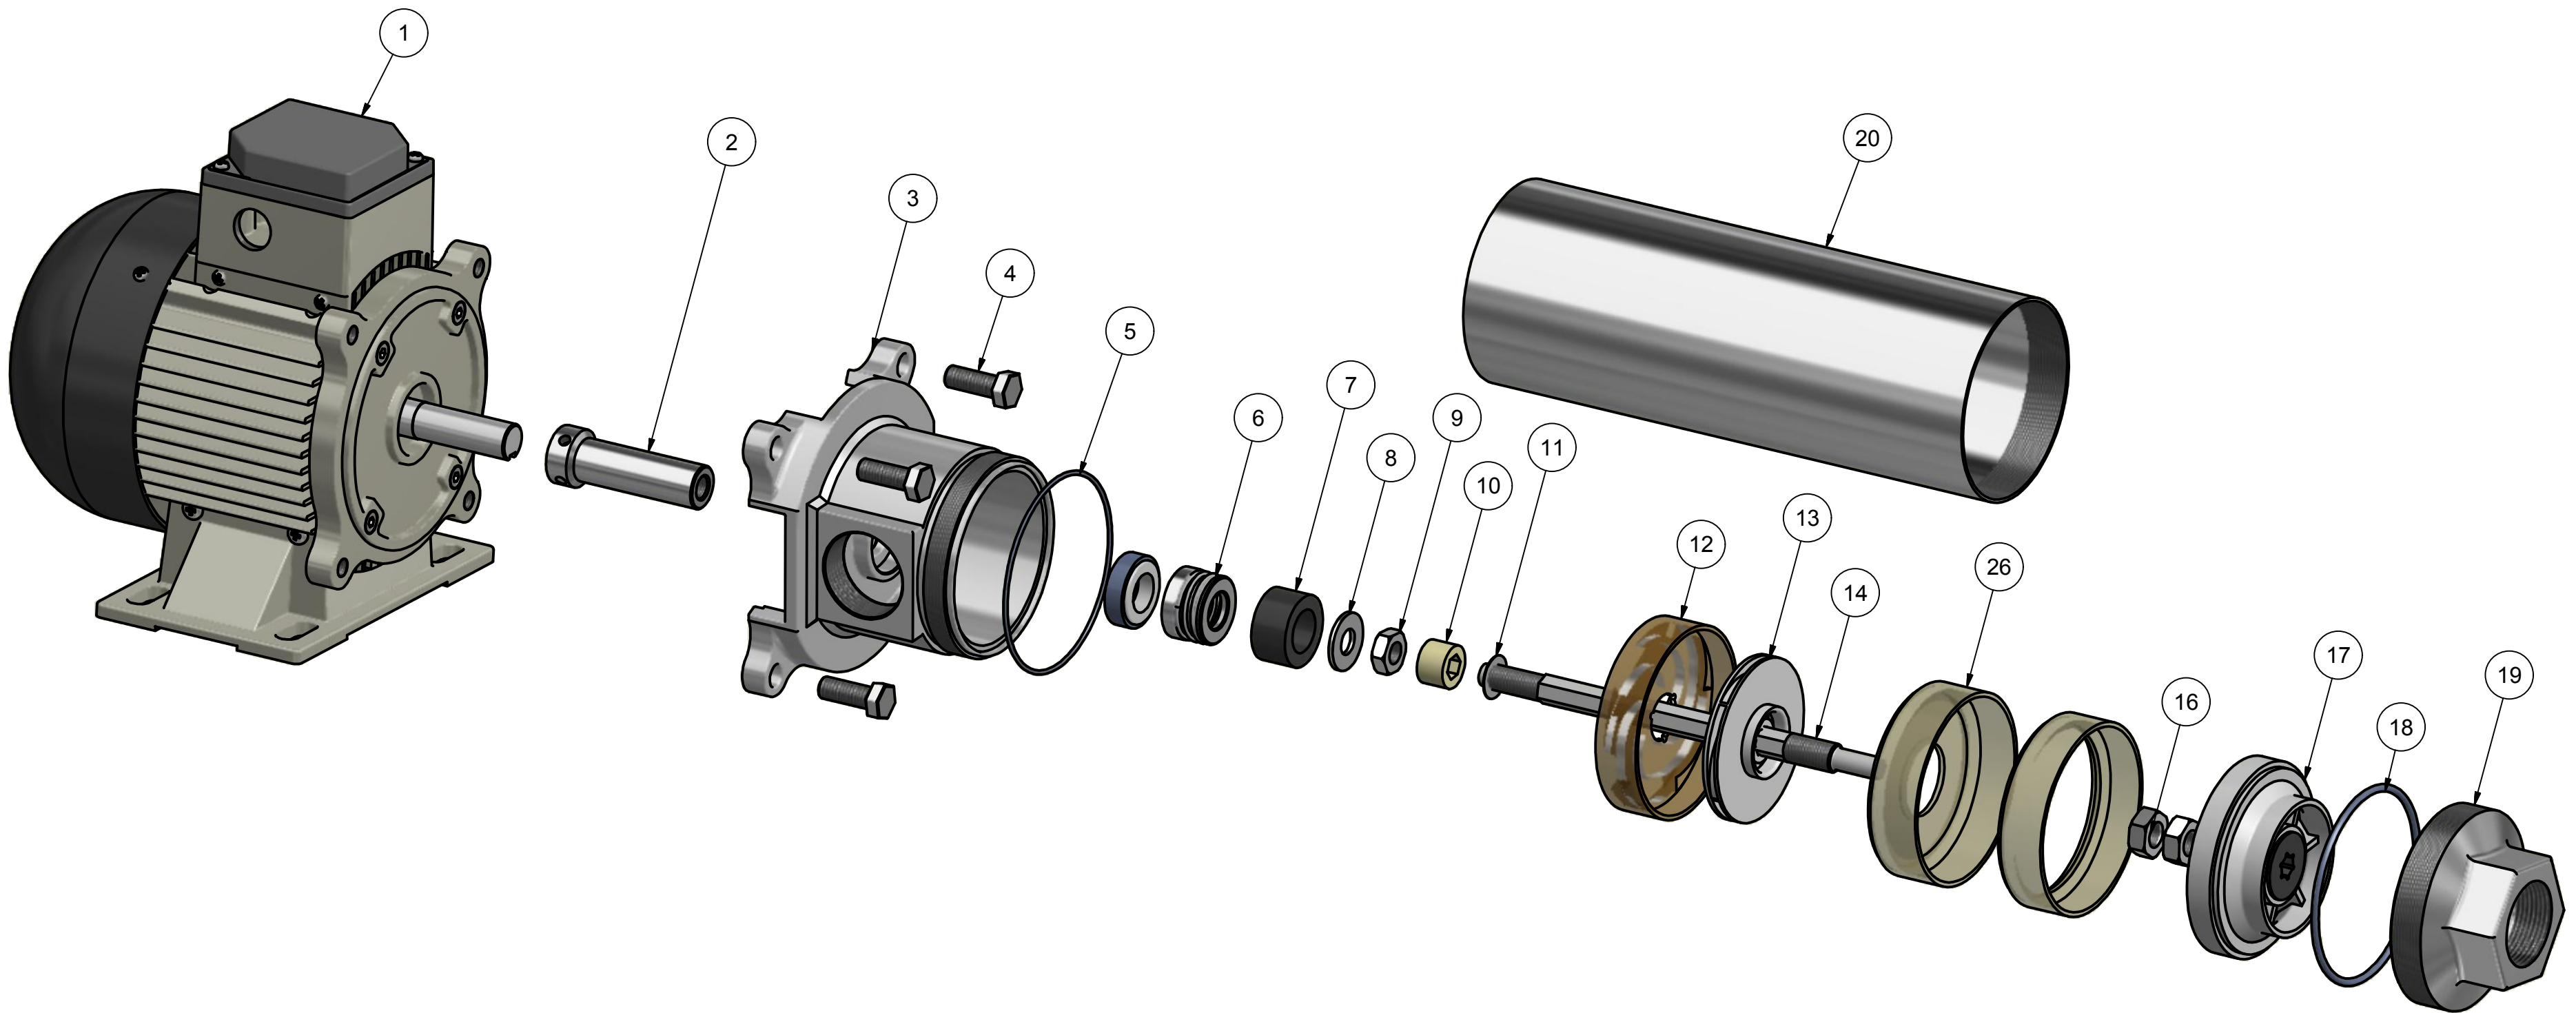

SunPumps 240V Brushless DC SCB Pumps 25 GPM Impeller

Parts List			
ITEM	QTY	PART NUMBER	DESCRIPTION
1	1	26591	240V 3.5 HP Brushless DC Motor
2	1	41826	Motor Shaft Extension
3	1	41800	Motor Adapter, SCB
4	4	19650	Bolt, 3/8-16 X 1 SS
5	1	38820	O-Ring, 042
6	1	28520	Seal Assembly, Viton
7	1	41824	Seal Spacer, 3-4 X .655
8	1	22175	Washer, 7/16 SS
9	1	20000	Nut, 7-16 X 1-4, SS
10	1	41822	Spacer, Impeller 7/16 X 1/2
11	1	41820	Shim, 7/16 Hex X .015
12	1	41865	Diffuser, 18-25 GPM
13	Chart	41862	Impeller, 25 GPM New
14	1	See Chart	Pump Shaft
16	2	20085	Nut, 1/2 - 20, SS
17	1	41828	SCB Bearing Assembly, 5-10
18	1	38850	O-Ring, 236
19	1	41805	Suction End Bell, SCB
20	1	See Chart	Housing, SS
26	1	41840	Diffuser Cage, 7-10 .875
27	1	41841	Diffuser Cage 7-10 GPM Modified

Variable Parts List				
Model Number	Stages	Shaft No.	Housing	Pump No.
SCB 21-350-240 BL	18	41918	41978	51425

DRAWN James C.Allen		9/11/2012	SunPumps, Inc.	
CHECKED				
QA			TITLE	
MFG			240V Brushless DC SCB Pumps 25 GPM Impeller	
APPROVED			SIZE	DWG NO
			C	EV-SCB-25GPM-240V
			SCALE	REV
				SHEET 1 OF 1