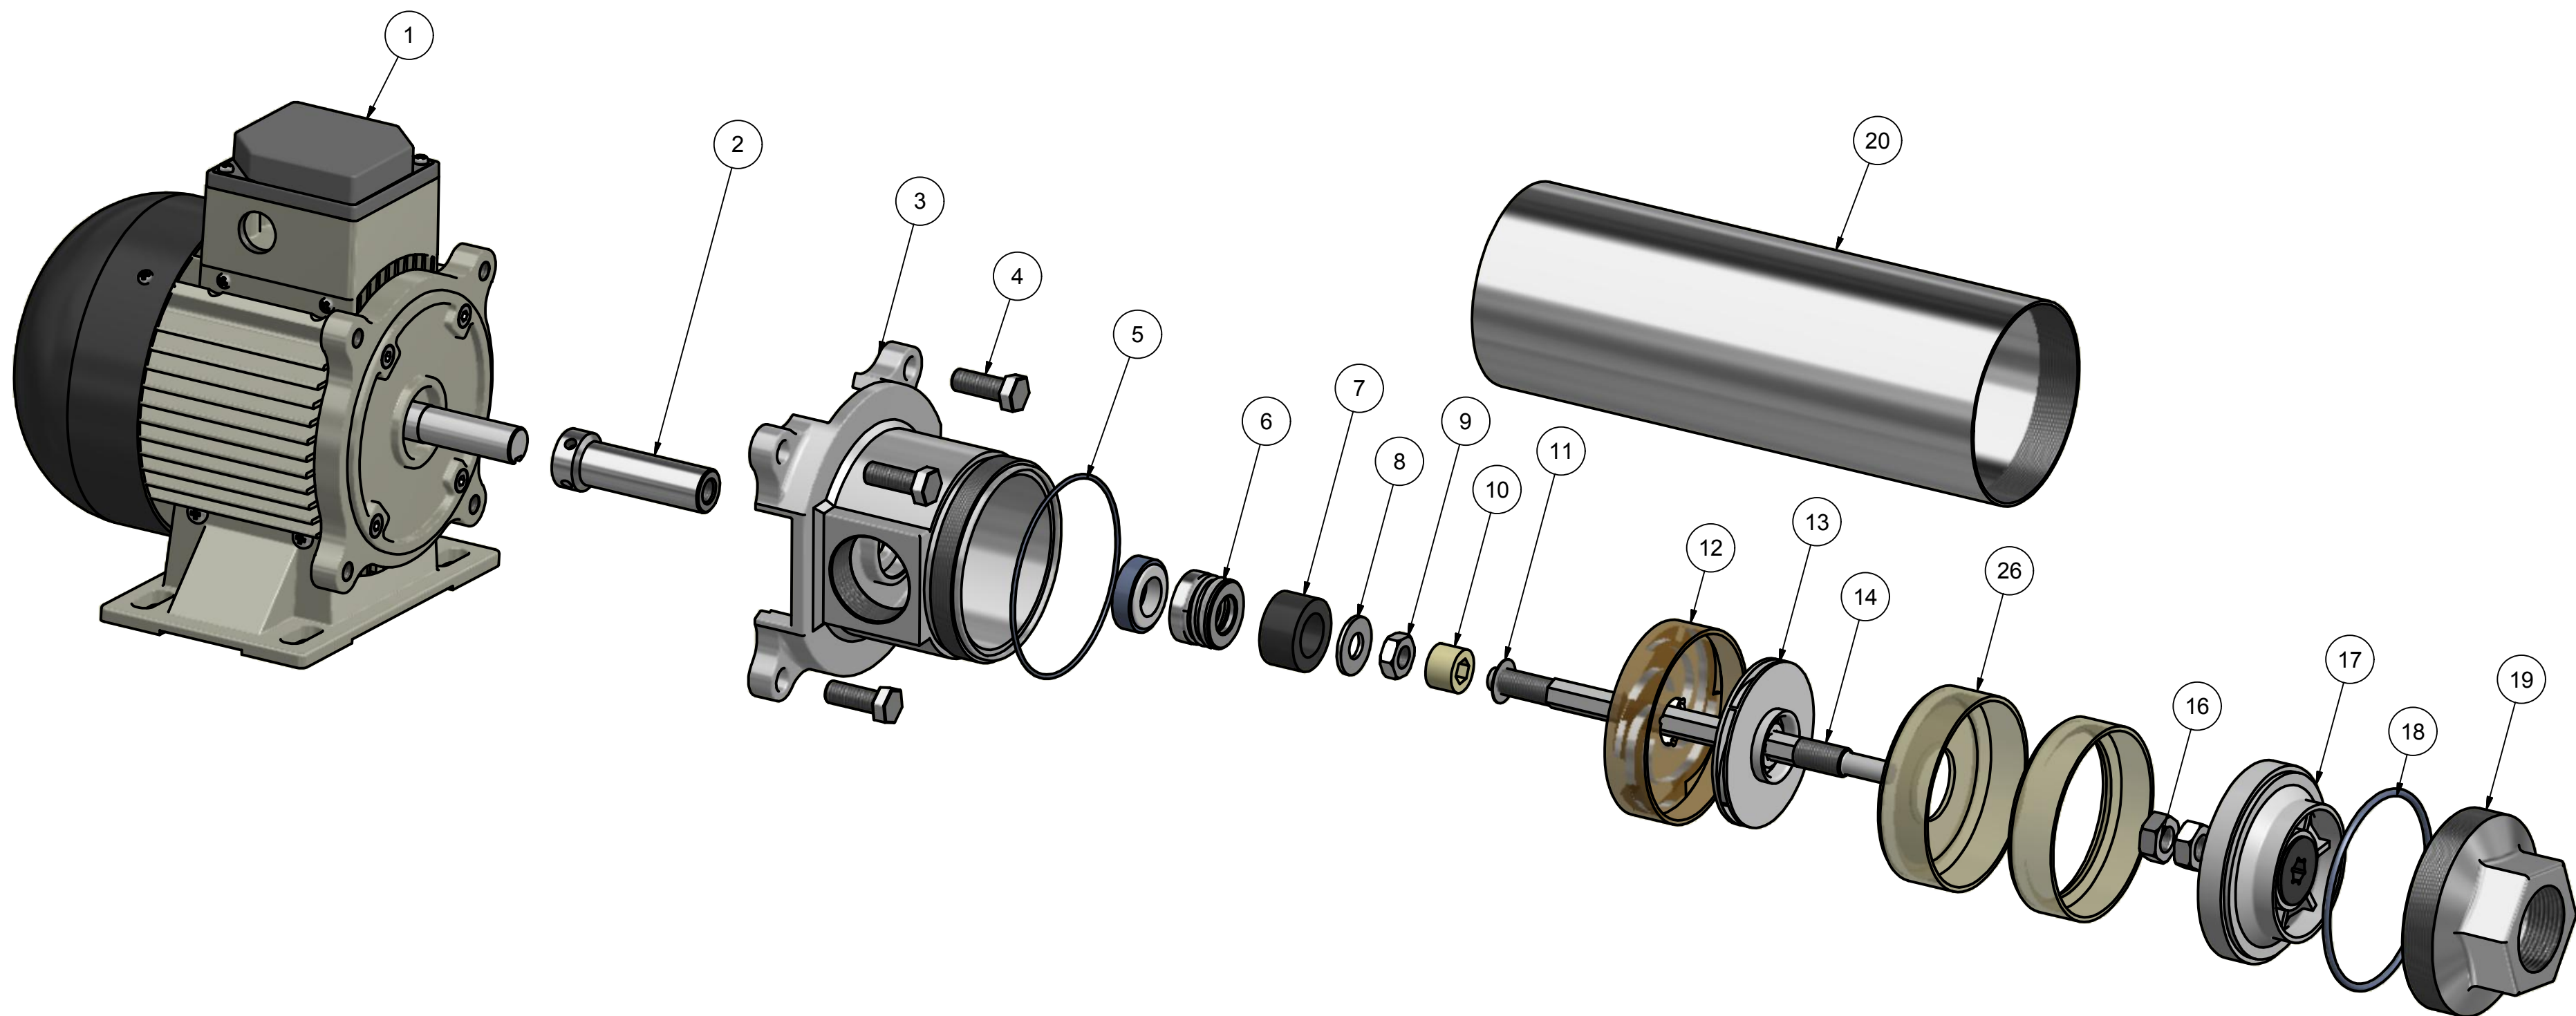

SunPumps 120V Brushless DC SCB Pumps 25 GPM Impeller

Parts List			
ITEM	QTY	PART NUMBER	DESCRIPTION
1	1	26575	Brushless Motor, 1.5 HP, 120 VDC
2	1	41826	Motor Shaft Extension
3	1	41800	Motor Adapter, SCB
4	4	19650	Bolt, 3/8-16 X 1 SS
5	1	38820	O-Ring, 042
6	1	28520	Seal Assembly, Viton
7	1	41824	Seal Spacer, 3-4 X .655
8	1	22175	Washer, 7/16 SS
9	1	20000	Nut, 7-16 X 1-4, SS
10	1	41822	Spacer, Impeller 7/16 X 1/2
11	1	41820	Shim, 7/16 Hex X .015
12	1	41854	Diffuser, 5-10 GPM
13	1	41836	Impeller, 7 GPM New
14	1	See Chart	Pump Shaft
16	2	20085	Nut, 1/2 - 20, SS
17	1	41828	SCB Bearing Assembly, 5-10
18	1	38850	O-Ring, 236
19	1	41805	Suction End Bell, SCB
20	1	See Chart	Pump Housing
26	1	41840	Diffuser Cage, 7-10 .875
27	1	41841	Diffuser Cage 7-10 GPM Modified

SCB Variable Parts List					
Model No.	Stages	Shaft No.	Housing	Pump Part No.	
SCB 22-25-120 BL	1	41901	41961	51360	
SCB 22-46-120 BL	2	41902	41962	51361	
SCB 22-65-120 BL	3	41903	41963	51362	
SCB 22-80-120 BL	4	41904	41964	51363	
SCB 22-95-120 BL	5	41905	41965	51364	
SCB 22-110-120 BL	6	40906	41966	51365	
SCB 22-125-120 BL	7	41907	41967	51366	
SCB 22-140-120 BL	8	41908	41968	51367	
SCB 22-155-120 BL	9	41909	41969	51368	
SCB 22-165-120 BL	10	41910	41970	51369	

DRAWN James C. Allen		9/11/2012		SunPumps, Inc.	
CHECKED					
QA				TITLE	
MFG				120V Brushless DC SCB Pumps 25 GPM Impeller	
APPROVED				SIZE	
				C	
				DWG NO	
				EV-SCB-25GPM-120V	
				REV	
				SHEET 1 OF 1	