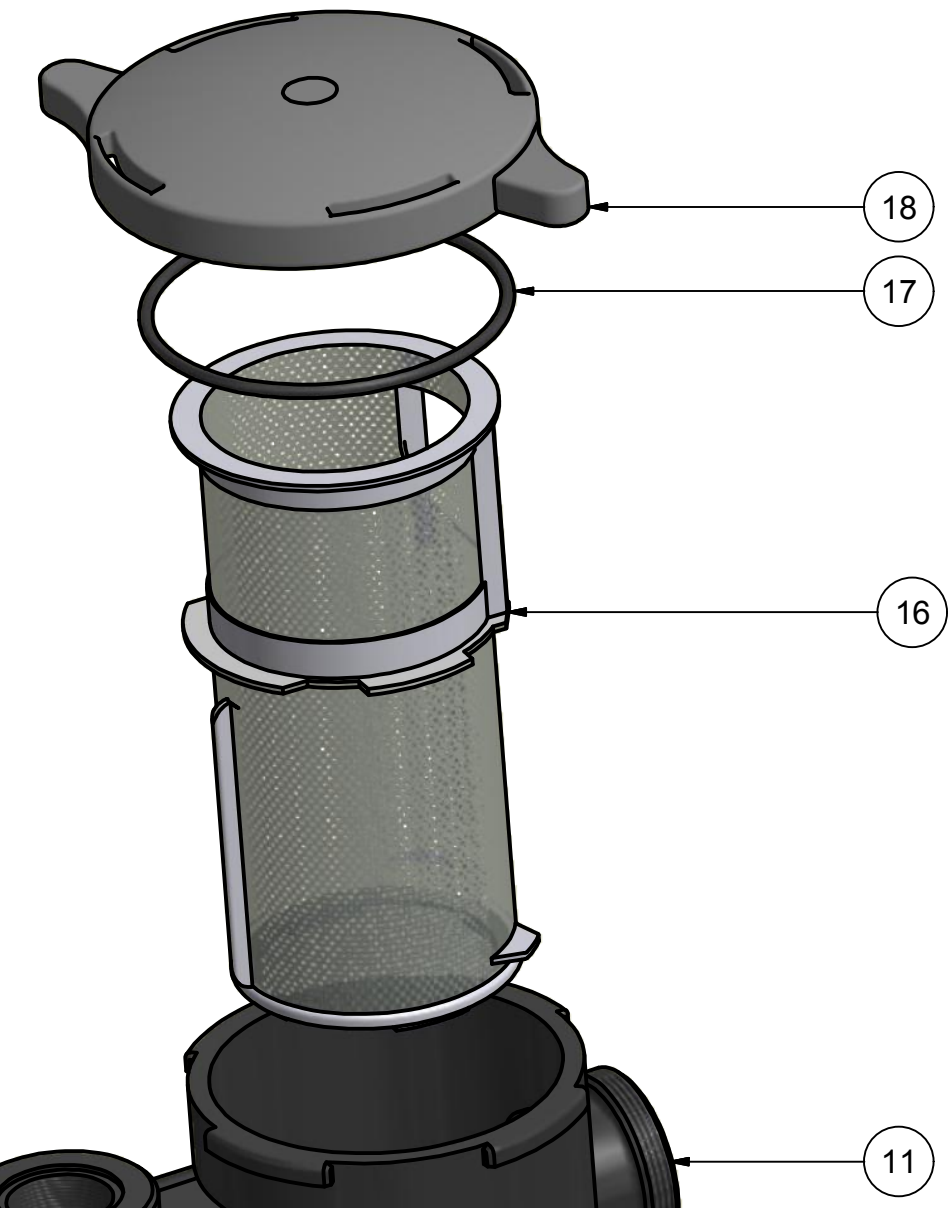

# SunPumps LV Series Pool Pumps

Parts List			
ITEM	QTY	PART NUMBER	DESCRIPTION
1	1	38225	Volute Faceplate
2	1	(See Chart)	Diffuser
3	1	38400	Pump Base Plate
4	1	(See Chart)	Impeller
5	1	38855	O-Ring, Diffuser
6	1	38740	Shaft Extension, 5/8" Brass
11	1	38200	Volute Housiing
12	1	38250	Faceplate Gasket
14	1	38425	Screw 1/4--20 X 1 SS LH
15	1	38450	Gasket, Impeller Screw
16	1	38275	Basket Strainer, Large
17	1	38875	O-Ring, Strainer Lid
18	1	38300	Strainer Lid
19	1	38455	Motor Support Strip
20	8	19710	Bolt, 3/8-16 X 2 SS
21	4	19650	Bolt, 3/8-16 X 1 SS
22	2	38467	Drain Plug 3/8
23	2	38876	O-Ring, Drain Plug
24	16	21925	Flat Washer 3/8 SS
25	2	38430	Screw, Diffuser SS
26	8	20075	Nut, 3/8-16 SS
27	2	38435	Screw, Base Plate 1/4 X 1 SM SS
28	2	21825	Flat Washer 1/4 SS
32	1	(See Chart)	DC Motor, Brush Type
33	1	38735	Motor Adapter, SCP
34	4	19625	Bolt, 3/8-16 X 1.25 SS
35	1	28540	Shaft Seal Assembly, Viton

Impeller, Diffuser & Motor Chart					
Model No	Max Voltage	Impeller	Diffuser	Motor No.	Motor HP
SCP 49-18-75 LV	75	38469	38575	26550	1/2
SCP 67-28-75 LV	75	38550	38625	26325	1
SCP 70-37-180 LV	180	38550	38625	26425	1.5
SCP 85-35-180 LV	180	38500	38625	26425	1.5

DETAIL F  
SCALE 0.56 : 1

**Brush Type Motors**

Drawing Update: 3-6-2012

DRAWN <b>James C. Allen</b>	2/20/2012	<b>SunPumps</b>	
CHECKED			
QA		TITLE <b>SCP-BT High Flow- Exploded View</b>	
MFG		SIZE <b>C</b>	DWG NO <b>EV-SCP-LV-BT</b>
APPROVED		SCALE	REV
			SHEET 4 OF 5