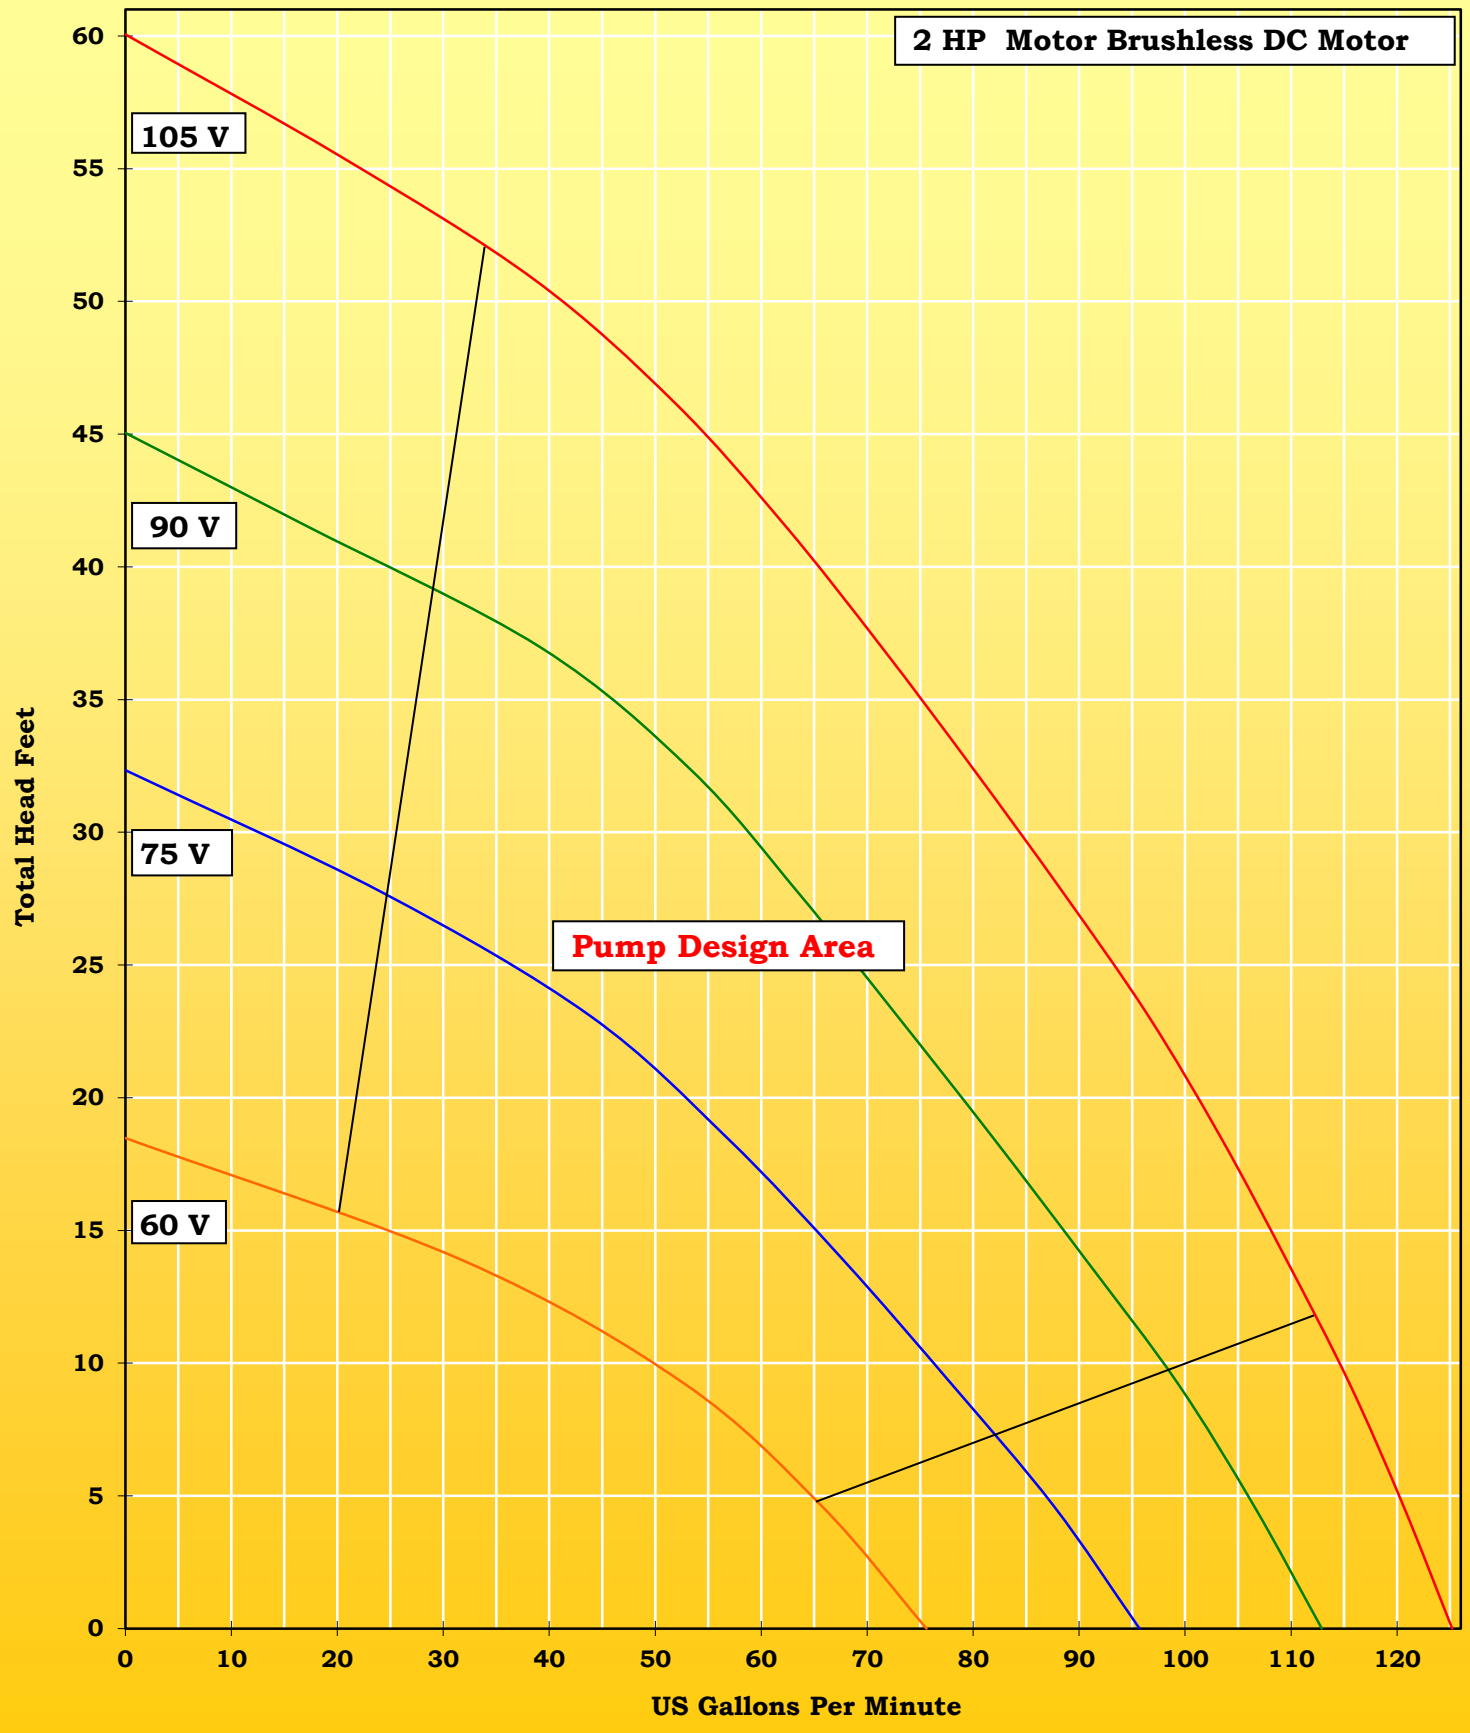

SunPumps Centrifugal Pool Pumps Model SCP 62-42-105 BC

SunPumps Centrifugal Pool Pumps

Model SCP 62-42-105 BC

2 HP Brushless DC Motor

PSI	TDH Feet	TDH Meters	Motor Voltage	Motor Amps	U.S. GPM	LPM	Motor Watts	Peak Panel Watts*	System Efficiency
0	0	0.0	60	4.63	76	286	278	347	0%
2	5	1.4	60	4.80	66	249	288	360	20%
4	9	2.8	60	4.76	53	199	286	357	32%
6	14	4.2	60	4.44	32	121	266	333	31%
8	18	5.6	60	2.98	0	0	179	224	0%

PSI	TDH Feet	TDH Meters	Motor Voltage	Motor Amps	U.S. GPM	LPM	Motor Watts	Peak Panel Watts*	System Efficiency
0	0	0.0	75	6.55	96	362	491	614	0%
2	5	1.4	75	6.70	88	332	503	628	15%
4	9	2.8	75	6.75	78	295	506	633	27%
6	14	4.2	75	6.73	68	257	505	631	35%
8	18	5.6	75	6.59	57	215	494	618	40%
10	23	7.0	75	6.15	44	166	461	577	41%
12	28	8.5	75	5.25	24	92	394	492	32%
14	32	9.9	75	3.55	0	0	266	333	0%

PSI	TDH Feet	TDH Meters	Motor Voltage	Motor Amps	U.S. GPM	LPM	Motor Watts	Peak Panel Watts*	System Efficiency
0	0	0.0	90	8.65	113	427	779	973	0%
2	5	1.4	90	8.70	107	403	783	979	12%
4	9	2.8	90	8.80	99	376	792	990	22%
6	14	4.2	90	8.85	91	343	797	996	30%
8	18	5.6	90	8.85	82	310	797	996	36%
10	23	7.0	90	8.71	73	276	784	980	40%
12	28	8.5	90	8.45	64	240	761	951	44%
14	32	9.9	90	8.06	53	202	725	907	45%
16	37	11.3	90	7.45	39	148	671	838	41%
18	42	12.7	90	6.13	17	64	552	690	24%
19.5	45	13.7	90	4.65	0	0	419	523	0%

PSI	TDH Feet	TDH Meters	Motor Voltage	Motor Amps	U.S. GPM	LPM	Motor Watts	Peak Panel Watts*	System Efficiency
0	0	0.0	105	11.08	125	474	1163	1454	0%
2	5	1.4	105	11.10	121	456	1166	1457	9%
4	9	2.8	105	11.13	116	437	1169	1461	17%
6	14	4.2	105	11.15	110	415	1171	1463	24%
8	18	5.6	105	11.20	103	391	1176	1470	31%
10	23	7.0	105	11.20	97	365	1176	1470	36%
12	28	8.5	105	11.07	89	335	1162	1453	40%
14	32	9.9	105	10.91	80	303	1146	1432	43%
16	37	11.3	105	10.61	71	270	1114	1393	45%
18	42	12.7	105	10.24	62	235	1075	1344	45%
20	46	14.1	105	9.81	52	196	1030	1288	44%
22	51	15.5	105	9.04	39	146	949	1187	39%
24	55	16.9	105	7.66	20	77	804	1005	26%
26	60	18.3	105	6.03	0	0	633	791	0%