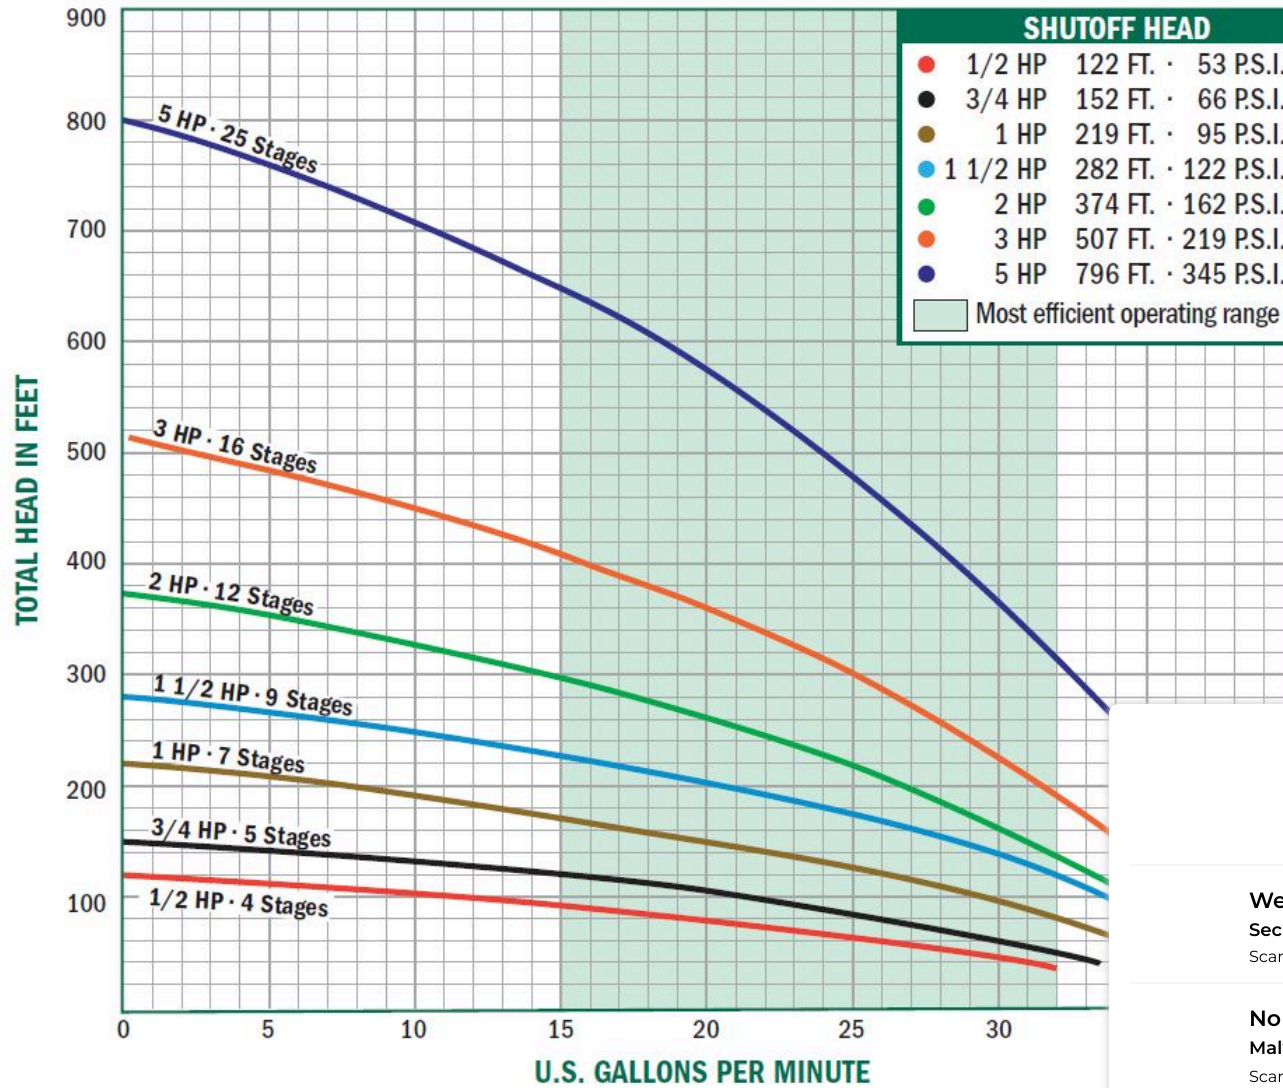

# A.Y. McDonald 23000 M Series 25 GPM Stainless Steel Well Pump Curve

[More Details >\(\)](#)

**Website is Security Scanned**

Security Scan Passed:

Scan Frequency:

**No Malware Detected**

Malware Scan Passed:

Scan Frequency:

**Active SSL Certificate**

Encrypted By:

Expiration Date:

WARNING: Cancer and Reproductive Harm - [www.P65Warnings.ca.gov](http://www.P65Warnings.ca.gov)